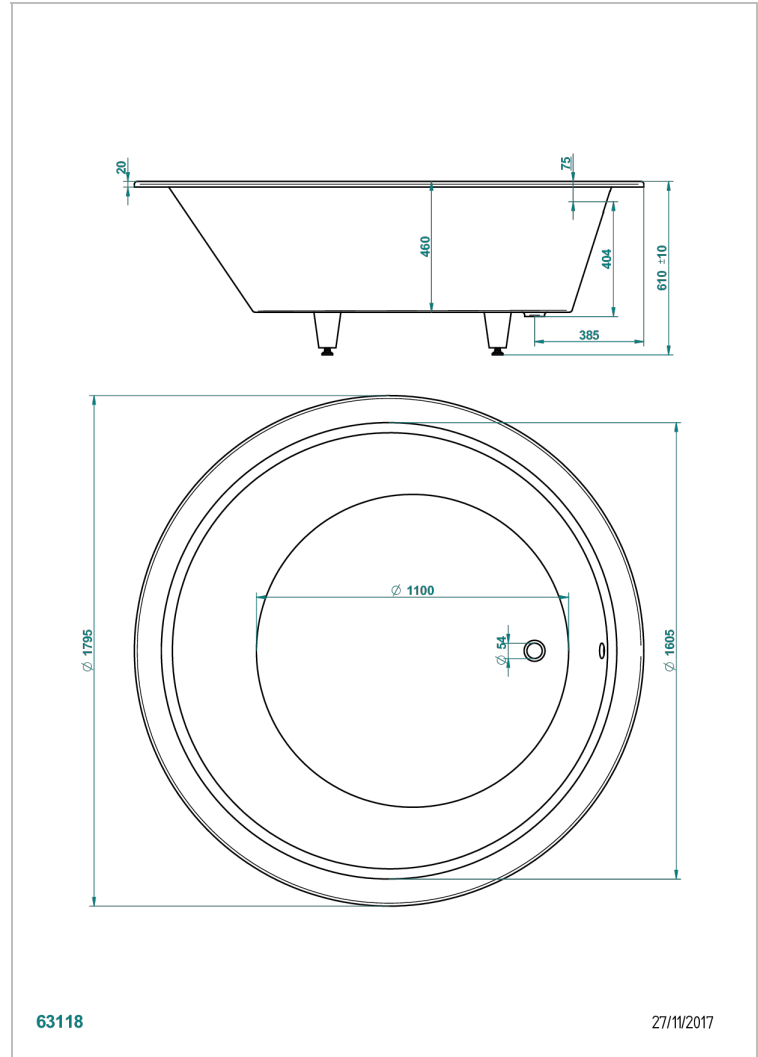

BANERA ENCASTRADA

B10-B580

Bañera MONACO Ø 180 cm x 61 cm encastrada, entregada sin desagüe

THG[®]
PARIS

CARACTERÍSTICAS

- Bañera encastrada
- Bañera MONACO Ø 180 cm x 61 cm encastrada, entregada sin desagüe

PRODUCTOS RELACIONADOS

- Ref. B12-K12A Whirlpool system with 12 aero jets
- Ref. B12-K12H Whirlpool system with 12 hydro jets
- Ref. B12-K12H12A Whirlpool system with 12 hydro jets and 12 aero jets
- Ref. B12-K110 Sistema de desinfeccion
- Ref. G1T-300/70 Desagüe automatico de bañera lg 70 cm
- Ref. B12-K102AB Chromato-lighting system on whirlpool bathtub
- Ref. B16-P100 Almohada cuadrada 30 x 30 cm, blanca
- Ref. B16-P103 Almohada 13 x 26 cm, blanca
- Ref. B16-P104 Almohada 30 x 12 cm, h. 4 cm, blanca
- Ref. B16-P105 Almohada 38.5 x 21 cm, h. 2 cm, blanca
- Ref. B16-P106 Almohada 30 x 7 cm, h. 2 cm, blanca
- Ref. B16-P107 Almohada 35 x 40 cm, h. 5,5 cm, blanca
- Ref. B16-K102 Chromato-lighting system on bathtub without whirlpool system