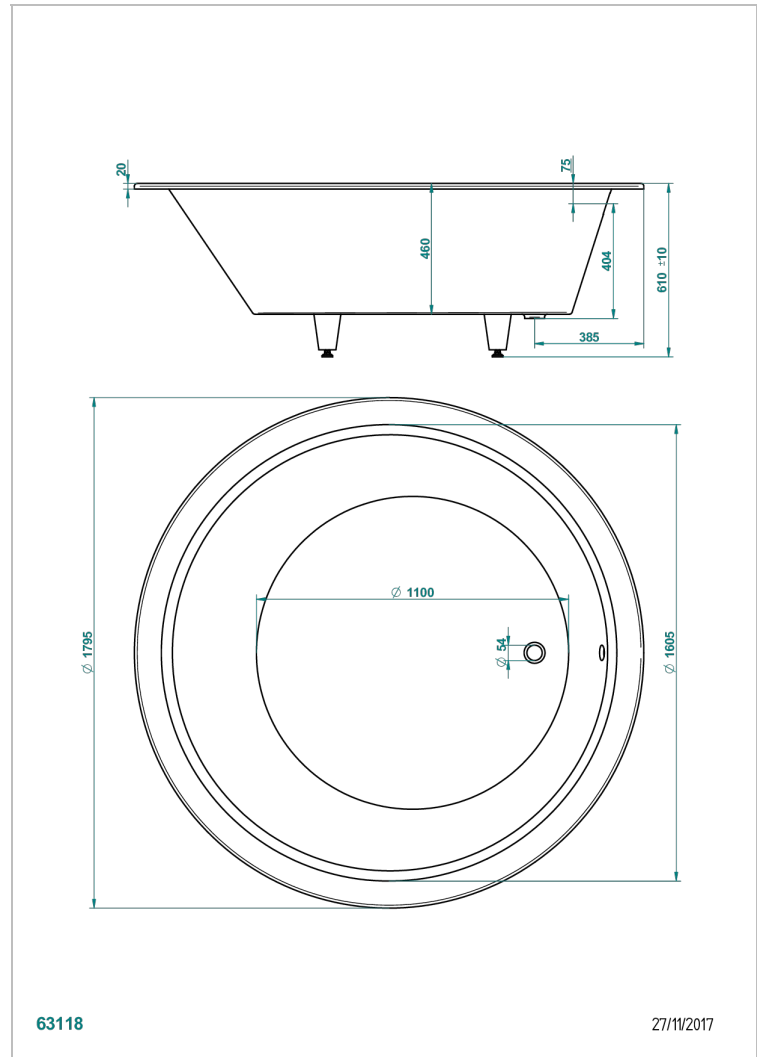

# BUILT-IN BATHTUB

B10-B580

Monaco built-in bathtub  $\varnothing$  180 cm x 61 cm, delivered without waste

THG<sup>®</sup>  
PARIS

## CHARACTERISTIC

- Built-in bathtub
- Monaco built-in bathtub  $\varnothing$  180 cm x 61 cm, delivered without waste

## RELATED SKU'S

- Ref. B12-K12A Whirlpool system with 12 aero jets
- Ref. B12-K12H Whirlpool system with 12 hydro jets
- Ref. B12-K12H12A Whirlpool system with 12 hydro jets and 12 aero jets
- Ref. B12-K110 Disinfection system
- Ref. G1T-300/70 Complete bath pop-up waste 70 cm
- Ref. B12-K102AB Chromato-lighting system on whirlpool bathtub
- Ref. B16-P100 Headrest 30 x 30 cm, white
- Ref. B16-P103 Headrest 13 x 26 cm, half cylindrical, white
- Ref. B16-P104 Polyurethane gel headrest 30 x 12 cm, h. 4 cm, white
- Ref. B16-P105 Polyurethane gel headrest 38.5 x 21 cm, h. 2 cm, white
- Ref. B16-P106 Polyurethane gel headrest 30 x 7 cm, h. 2 cm, white
- Ref. B16-P107 Polyurethane gel headrest 35 x 40 cm, h. 5,5 cm., white
- Ref. B16-K102 Chromato-lighting system on bathtub without whirlpool system