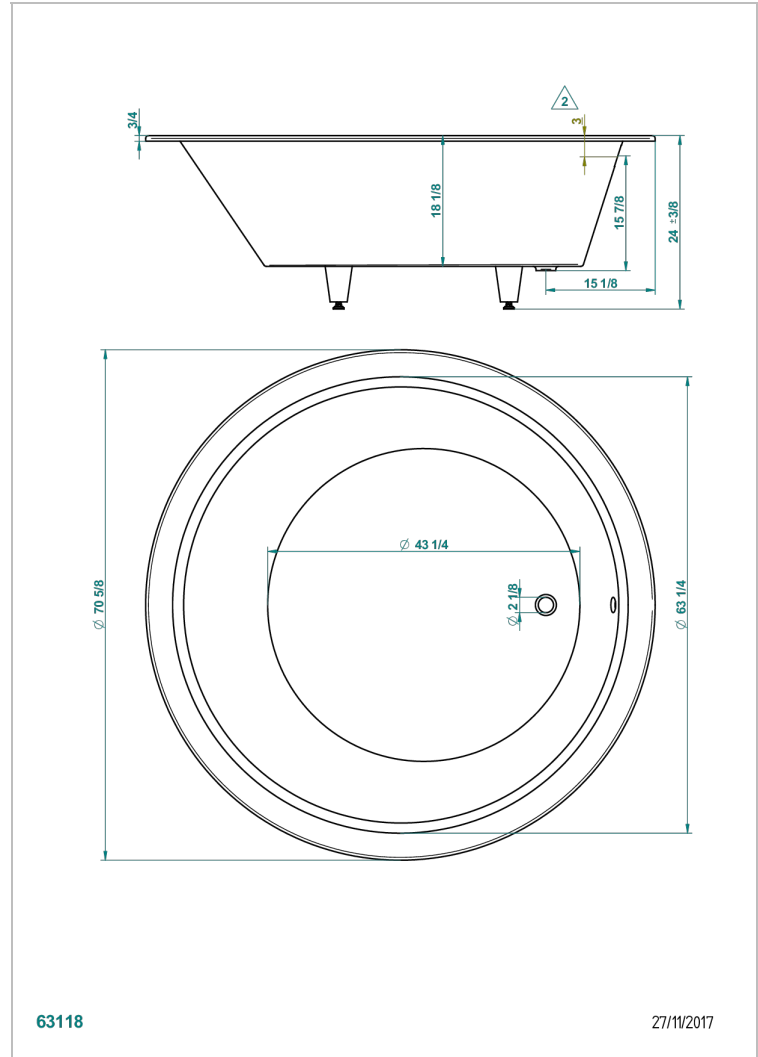

BANERA ENCASTRADA

B10-B580

Bañera MONACO Ø 180 cm x 61 cm encastrada, entregada sin desagüe

THG[®]
PARIS

CARACTERÍSTICAS

- Bañera encastrada
- Bañera MONACO Ø 180 cm x 61 cm encastrada, entregada sin desagüe

PRODUCTOS RELACIONADOS

- Ref. B12-K12A Whirlpool system with 12 aero jets
- Ref. B12-K12H Whirlpool system with 12 hydro jets
- Ref. B12-K12H12A Whirlpool system with 12 hydro jets and 12 aero jets
- Ref. B12-K110 Sistema de desinfeccion
- Ref. G1T-300/70 Desagüe automatico de bañera lg 70 cm
- Ref. B12-K102AB Chromato-lighting system on whirlpool bathtub
- Ref. B16-P100 Almohada cuadrada 30 x 30 cm, blanca
- Ref. B16-P103 Almohada 13 x 26 cm, blanca
- Ref. B16-P104 Almohada 30 x 12 cm, h. 4 cm, blanca
- Ref. B16-P105 Almohada 38.5 x 21 cm, h. 2 cm, blanca
- Ref. B16-P106 Almohada 30 x 7 cm, h. 2 cm, blanca
- Ref. B16-P107 Almohada 35 x 40 cm, h. 5,5 cm, blanca
- Ref. B16-K102 Chromato-lighting system on bathtub without whirlpool system