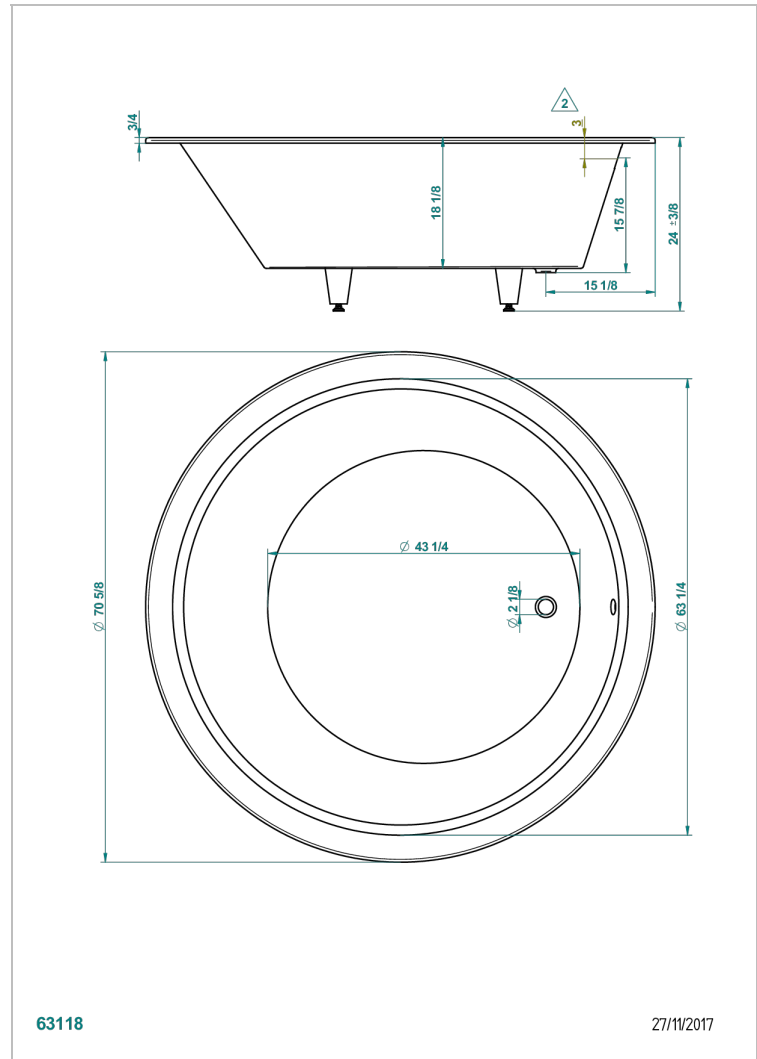

BUILT-IN BATHTUB

B10-B580

Monaco built-in bathtub \varnothing 180 cm x 61 cm, delivered without waste

CHARACTERISTIC

- Built-in bathtub
- Monaco built-in bathtub \varnothing 180 cm x 61 cm, delivered without waste

RELATED SKU'S

- Ref. B12-K12A Whirlpool system with 12 aero jets
- Ref. B12-K12H Whirlpool system with 12 hydro jets
- Ref. B12-K12H12A Whirlpool system with 12 hydro jets and 12 aero jets
- Ref. B12-K110 Disinfection system
- Ref. G1T-300/70 Complete bath pop-up waste 70 cm
- Ref. B12-K102AB Chromato-lighting system on whirlpool bathtub
- Ref. B16-P100 Headrest 30 x 30 cm, white
- Ref. B16-P103 Headrest 13 x 26 cm, half cylindrical, white
- Ref. B16-P104 Polyurethane gel headrest 30 x 12 cm, h. 4 cm, white
- Ref. B16-P105 Polyurethane gel headrest 38.5 x 21 cm, h. 2 cm, white
- Ref. B16-P106 Polyurethane gel headrest 30 x 7 cm, h. 2 cm, white
- Ref. B16-P107 Polyurethane gel headrest 35 x 40 cm, h. 5,5 cm., white
- Ref. B16-K102 Chromato-lighting system on bathtub without whirlpool system