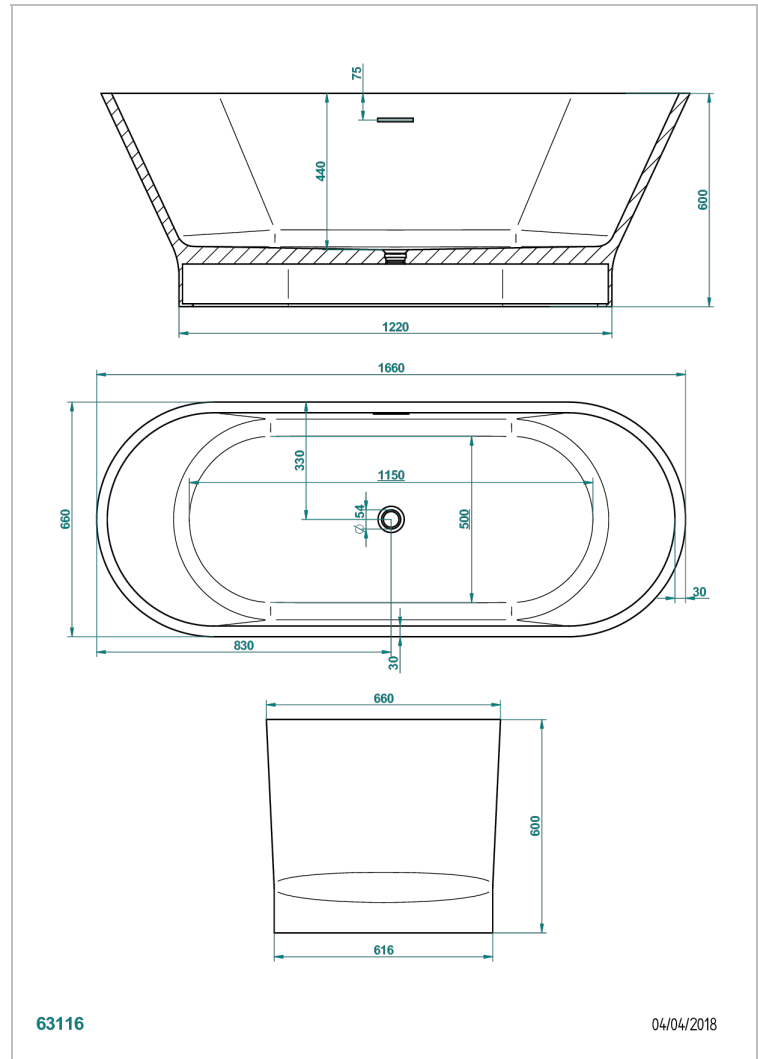

FREE STANDING BATHTUB

B11-B571

Monceau bathtub 166 x 66 x 60 cm, free standing without rim, delivered without waste

THG[®]
PARIS

63116

04/04/2018

CHARACTERISTIC

- Free standing bathtub
- Monceau bathtub 166 x 66 x 60 cm, free standing without rim, delivered without waste

RELATED SKU'S

- Ref. B16-K104 Coverplate for overflow bathtub
- Ref. G00-305/H Complete manual bath click waste
- Ref. B16-P100 Headrest 30 x 30 cm, white
- Ref. B16-P103 Headrest 13 x 26 cm, half cylindrical, white
- Ref. B16-P104 Polyurethane gel headrest 30 x 12 cm, h. 4 cm, white
- Ref. B16-P105 Polyurethane gel headrest 38.5 x 21 cm, h. 2 cm, white
- Ref. B16-P106 Polyurethane gel headrest 30 x 7 cm, h. 2 cm, white
- Ref. B16-P107 Polyurethane gel headrest 35 x 40 cm, h. 5,5 cm,, white