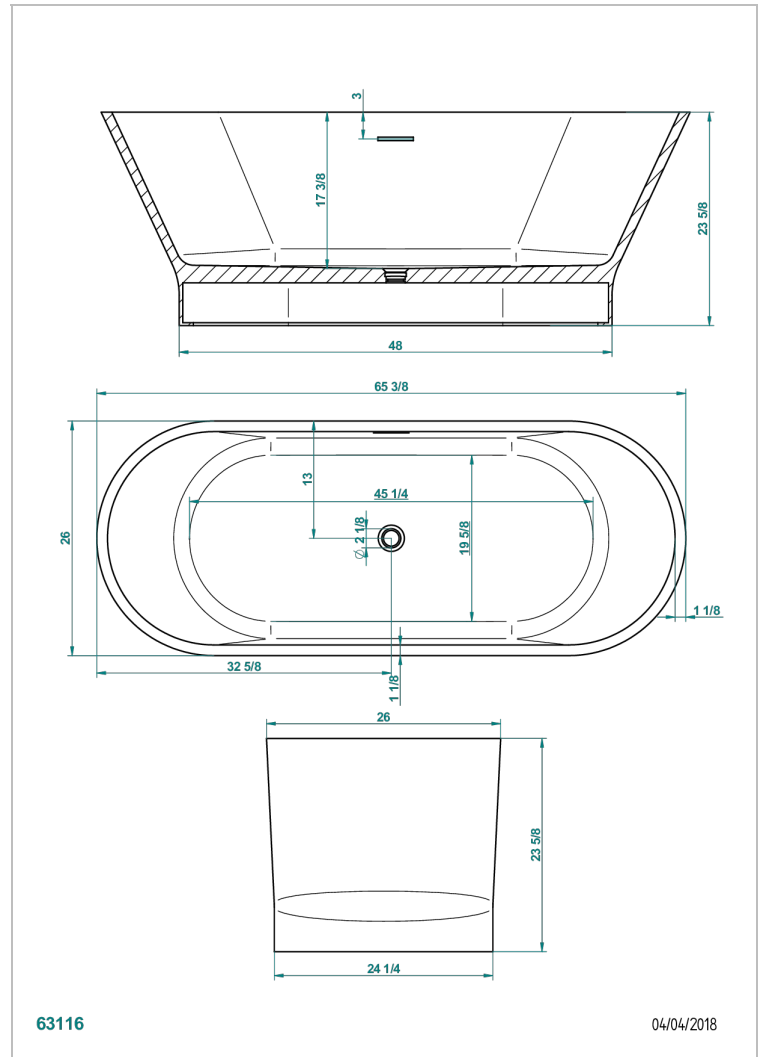

FREE STANDING BATHTUB

B11-B571

Monceau bathtub 166 x 66 x 60 cm, free standing without rim, delivered without waste

THG[®]
PARIS

CHARACTERISTIC

- Free standing bathtub
- Monceau bathtub 166 x 66 x 60 cm, free standing without rim, delivered without waste

RELATED SKU'S

- Ref. B16-K104 Coverplate for overflow bathtub
- Ref. G00-305/H Complete manual bath click waste
- Ref. B16-P100 Headrest 30 x 30 cm, white
- Ref. B16-P103 Headrest 13 x 26 cm, half cylindrical, white
- Ref. B16-P104 Polyurethane gel headrest 30 x 12 cm, h. 4 cm, white
- Ref. B16-P105 Polyurethane gel headrest 38.5 x 21 cm, h. 2 cm, white
- Ref. B16-P106 Polyurethane gel headrest 30 x 7 cm, h. 2 cm, white
- Ref. B16-P107 Polyurethane gel headrest 35 x 40 cm, h. 5.5 cm,, white