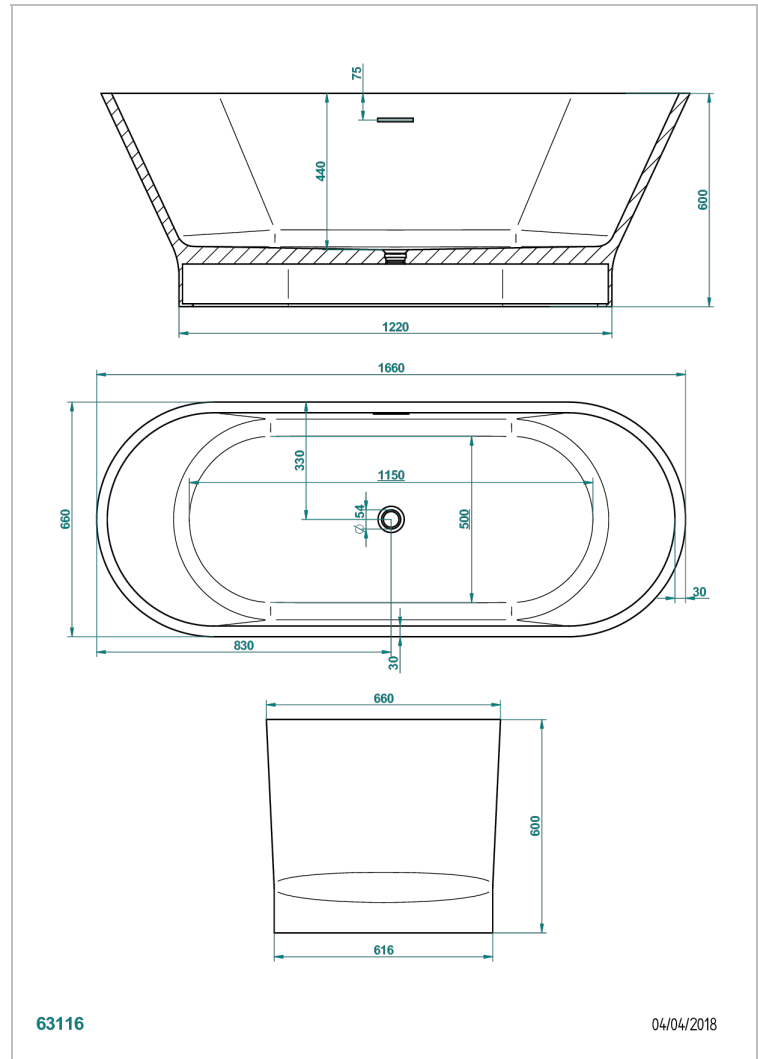

FREE STANDING BATHTUB

B11-B571

Monceau bathtub 166 x 66 x 60 cm, free standing without rim, delivered without waste

THG[®]
PARIS

63116

04/04/2018

CHARACTERISTIC

- Free standing bathtub
- Monceau bathtub 166 x 66 x 60 cm, free standing without rim, delivered without waste

RELATED SKU'S

- Ref. B16-K104 Coverplate for overflow bathtub
- Ref. G00-305/H Complete manual bath click waste
- Ref. B16-P100 Headrest 30 x 30 cm, white
- Ref. B16-P103 Headrest 13 x 26 cm, half cylindrical, white
- Ref. B16-P104 Polyurethane gel headrest 30 x 12 cm, h. 4 cm, white
- Ref. B16-P105 Polyurethane gel headrest 38.5 x 21 cm, h. 2 cm, white
- Ref. B16-P106 Polyurethane gel headrest 30 x 7 cm, h. 2 cm, white
- Ref. B16-P107 Polyurethane gel headrest 35 x 40 cm, h. 5.5 cm,, white