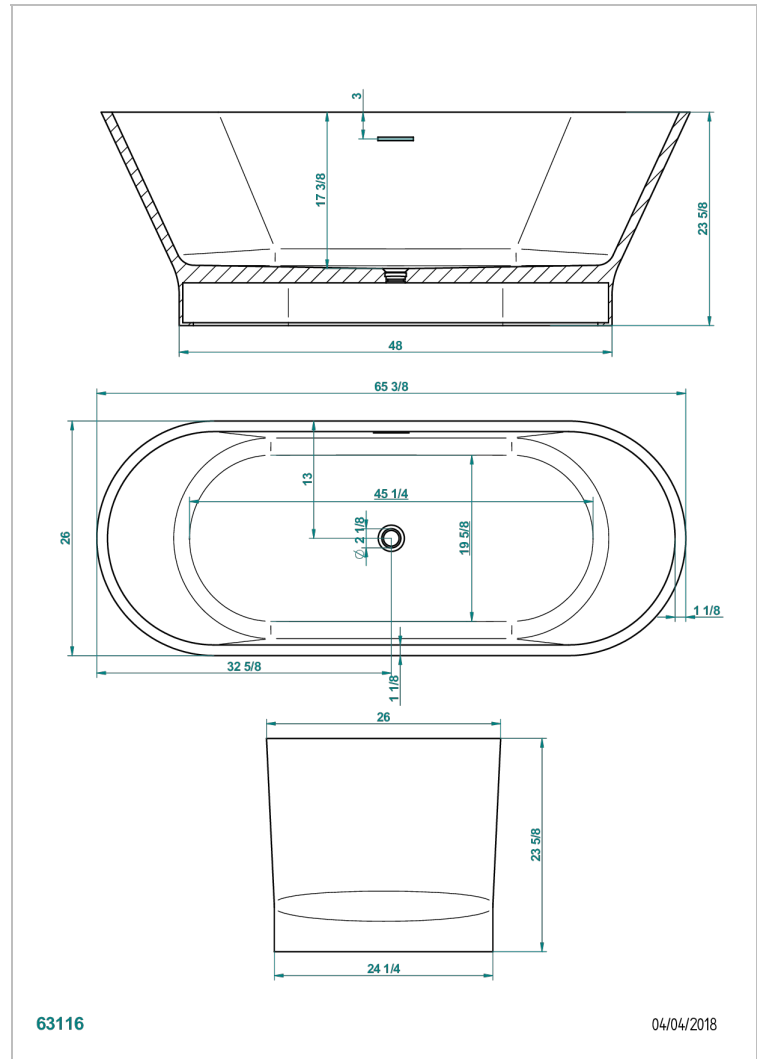

FREE STANDING BATHTUB

B11-B571

Monceau bathtub 166 x 66 x 60 cm, free standing without rim, delivered without waste

THG[®]
PARIS

CHARACTERISTIC

- Free standing bathtub
- Monceau bathtub 166 x 66 x 60 cm, free standing without rim, delivered without waste

RELATED SKU'S

- Ref. B16-K104 Coverplate for overflow bathtub
- Ref. G00-305/H Complete manual bath click waste
- Ref. B16-P100 Headrest 30 x 30 cm, white
- Ref. B16-P103 Headrest 13 x 26 cm, half cylindrical, white
- Ref. B16-P104 Polyurethane gel headrest 30 x 12 cm, h. 4 cm, white
- Ref. B16-P105 Polyurethane gel headrest 38.5 x 21 cm, h. 2 cm, white
- Ref. B16-P106 Polyurethane gel headrest 30 x 7 cm, h. 2 cm, white
- Ref. B16-P107 Polyurethane gel headrest 35 x 40 cm, h. 5.5 cm,, white