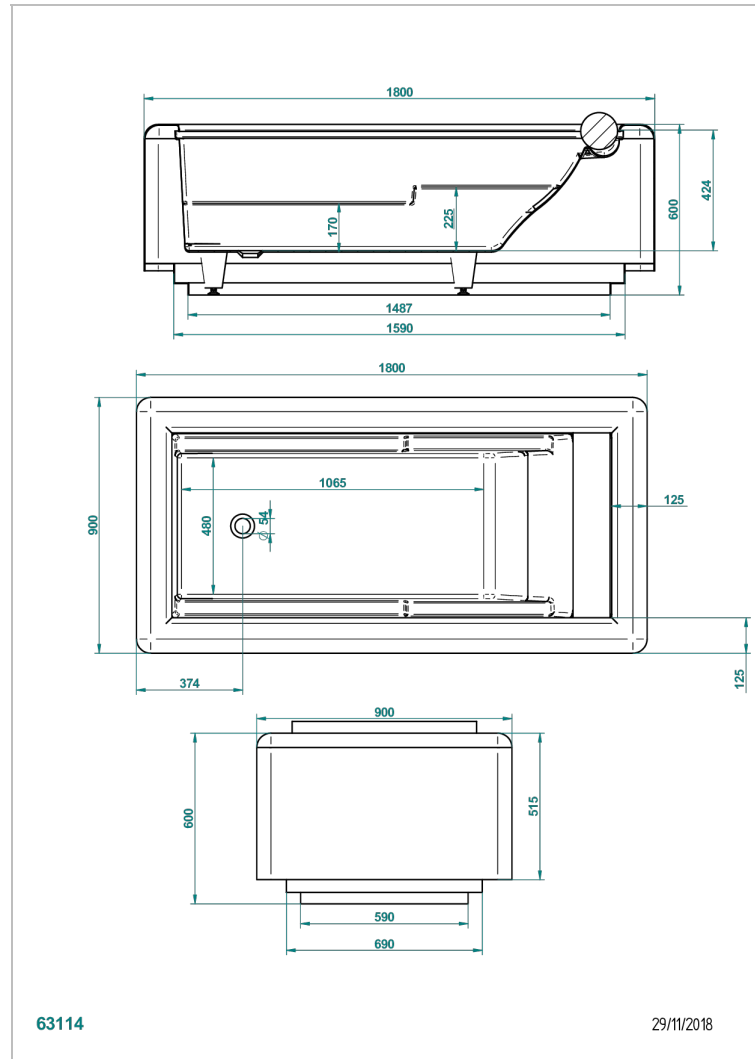

FREE STANDING BATHTUB

B11-B561

THG[®]
PARIS

Galatee tub 71 x 35 x 24 free standing with panel, white headrest included, no drain supplied.

CHARACTERISTIC

- Free standing bathtub
- Galatee tub 71 x 35 x 24 free standing with panel, white headrest included, no drain supplied.

RELATED SKU'S

- Ref. G00-305/H Complete manual click drain
- Ref. B16-K102 Chromato-lighting system on bathtub without whirlpool system

AVAILABLE FINITIONS

- Glossy RAL inside and outside - KA1
- Glossy white - AS1
- Matt white - AS2
- Outside RAL matt, inside matt white - JA6
- Outside glossy RAL, inside glossy white - JA5