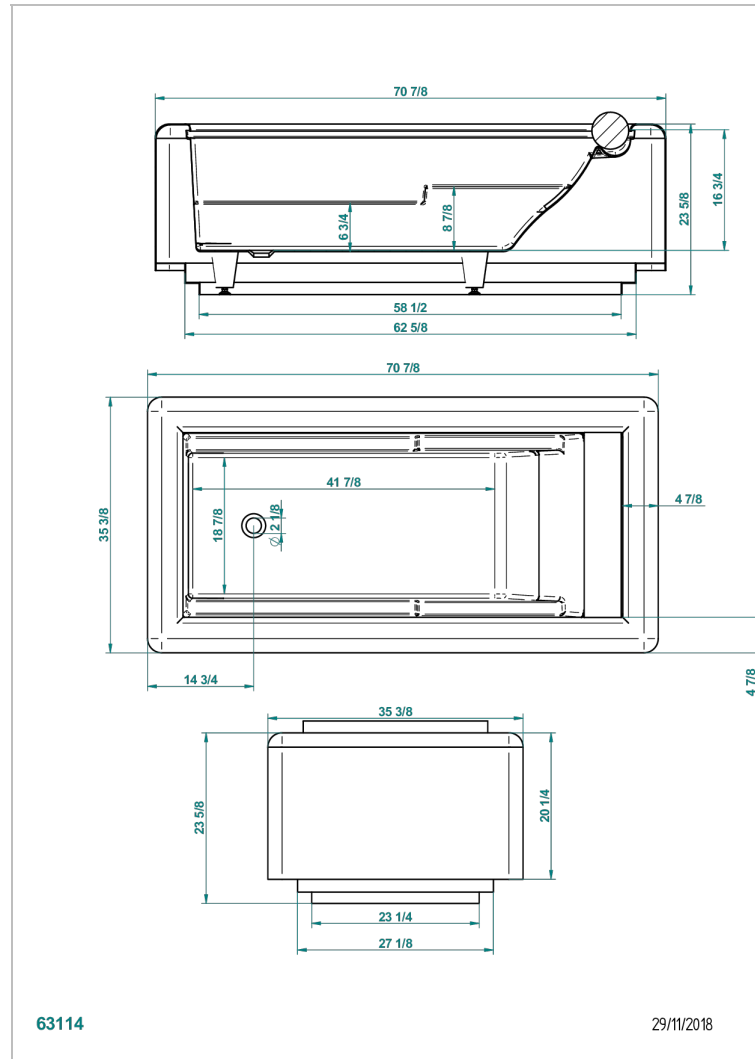

FREE STANDING BATHTUB

B11-B561

THG[®]
PARIS

Galatee tub 71 x 35 x 24 free standing with panel, white headrest included, no drain supplied.

CHARACTERISTIC

- Free standing bathtub
- Galatee tub 71 x 35 x 24 free standing with panel, white headrest included, no drain supplied.

RELATED SKU'S

- Ref. G00-305/H Complete manual click drain
- Ref. B16-K102 Chromato-lighting system on bathtub without whirlpool system

AVAILABLE FINITIONS

- Glossy RAL inside and outside - KA1
- Glossy white - AS1
- Matt white - AS2
- Outside RAL matt, inside matt white - JA6
- Outside glossy RAL, inside glossy white - JA5