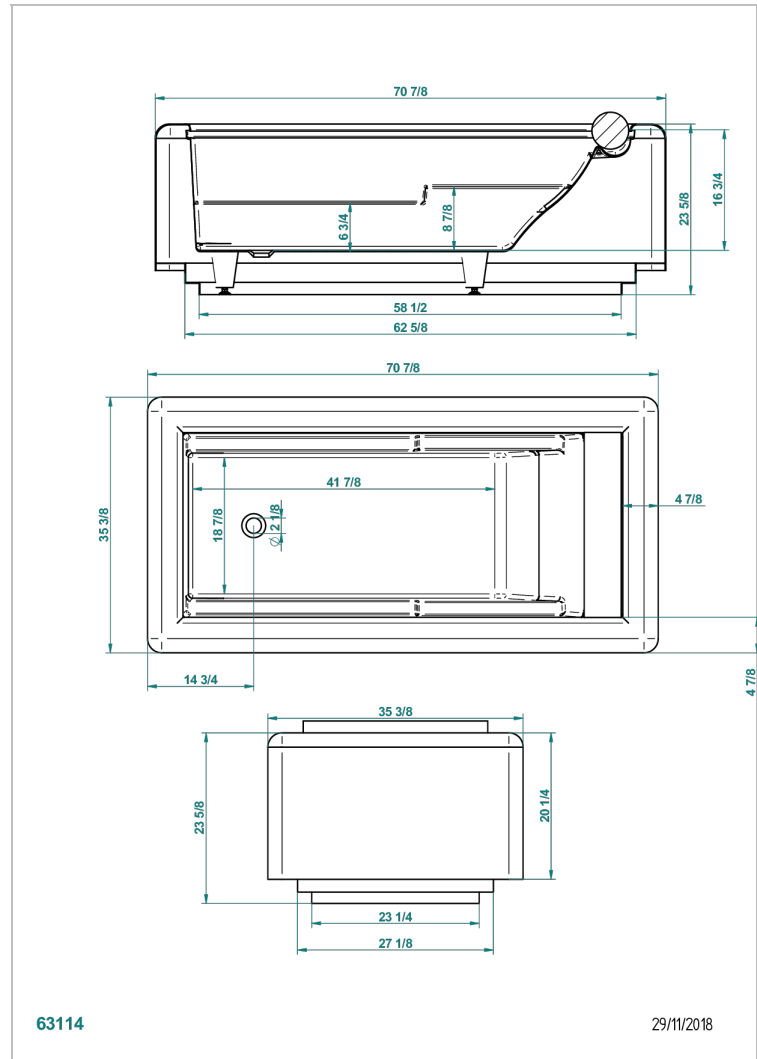

FREE STANDING BATHTUB

B11-B561

THG[®]
PARIS

Galatee tub 71 x 35 x 24 free standing with panel, white headrest included, no drain supplied.

CHARACTERISTIC

- Free standing bathtub
- Galatee tub 71 x 35 x 24 free standing with panel, white headrest included, no drain supplied.

RELATED SKU'S

- Ref. G00-305/H Complete manual click drain
- Ref. B16-K102 Chromato-lighting system on bathtub without whirlpool system

AVAILABLE FINITIONS

- Glossy RAL inside and outside - KA1
- Glossy white - AS1
- Matt white - AS2
- Outside RAL matt, inside matt white - JA6
- Outside glossy RAL, inside glossy white - JA5