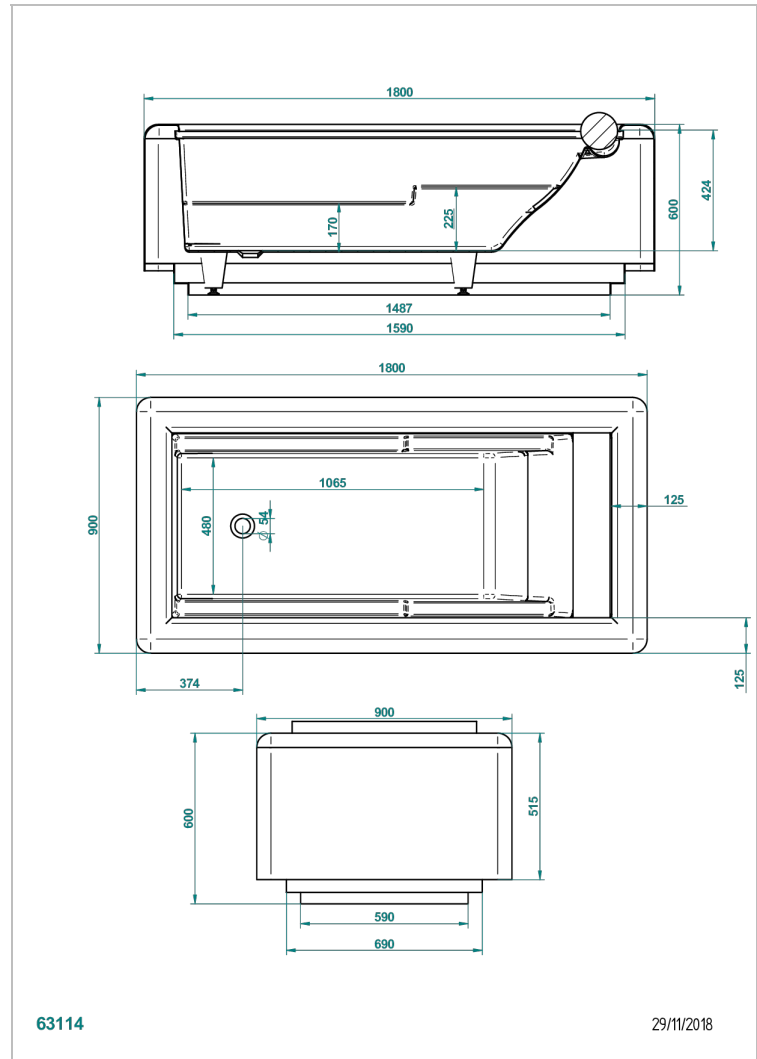

FREE STANDING BATHTUB

B11-B561

THG[®]
PARIS

Galatee bathtub 180 x 90 x 60 cm, free standing with panel, white headrest included ,delivered without waste

CHARACTERISTIC

- Free standing bathtub
- Galatee bathtub 180 x 90 x 60 cm, free standing with panel, white headrest included ,delivered without waste

RELATED SKU'S

- Ref. G00-305/H Complete manual bath click waste
- Ref. B16-K102 Chromato-lighting system on bathtub without whirlpool system

AVAILABLE FINITIONS

Glossy RAL inside and outside - KA1
Glossy white - AS1
Matt white - AS2
Outside RAL matt, inside matt white - JA6
Outside glossy RAL, inside glossy white - JA5