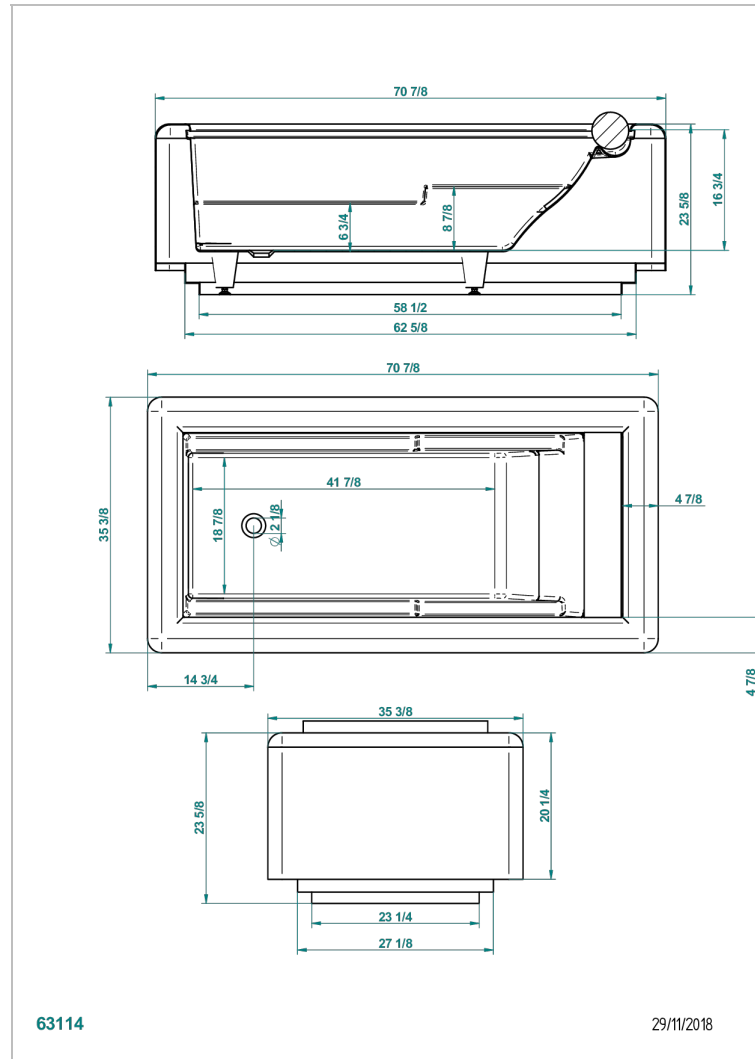

# FREE STANDING BATHTUB

B11-B561

THG<sup>®</sup>  
PARIS

Galatee bathtub 180 x 90 x 60 cm, free standing with panel, white headrest included ,delivered without waste

## CHARACTERISTIC

- Free standing bathtub
- Galatee bathtub 180 x 90 x 60 cm, free standing with panel, white headrest included ,delivered without waste