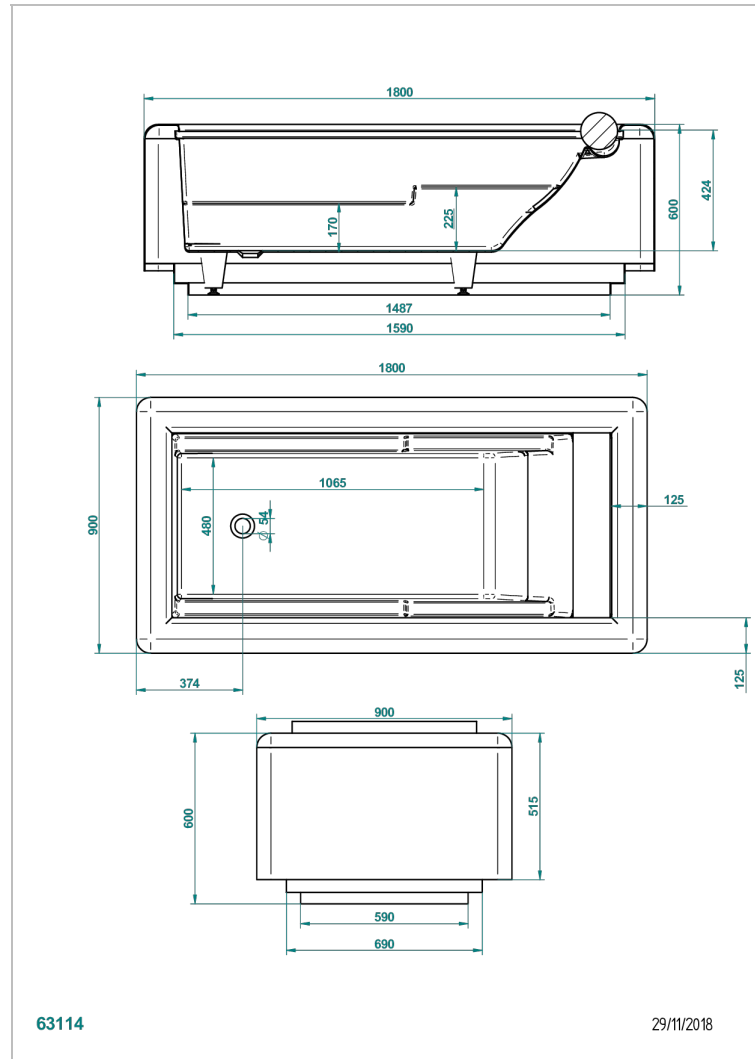

FREE STANDING BATHTUB

B11-B561

THG[®]
PARIS

Galatee bathtub 180 x 90 x 60 cm, free standing with panel, white headrest included ,delivered without waste

CHARACTERISTIC

- Free standing bathtub
- Galatee bathtub 180 x 90 x 60 cm, free standing with panel, white headrest included ,delivered without waste

RELATED SKU'S

- Ref. G00-305/H Complete manual bath click waste
- Ref. B16-K102 Chromato-lighting system on bathtub without whirlpool system

AVAILABLE FINITIONS

- Glossy RAL inside and outside - KA1
- Glossy white - AS1
- Matt white - AS2
- Outside RAL matt, inside matt white - JA6
- Outside glossy RAL, inside glossy white - JA5