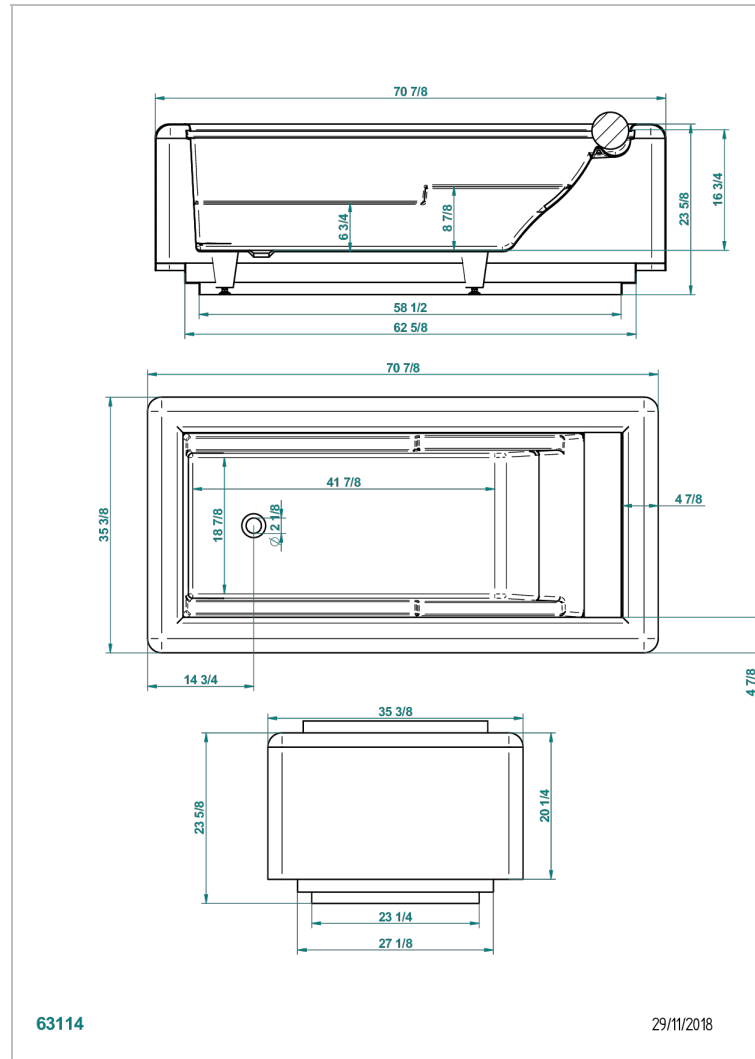

FREE STANDING BATHTUB

B11-B561

THG[®]
PARIS

Galatee bathtub 180 x 90 x 60 cm, free standing with panel, white headrest included ,delivered without waste

CHARACTERISTIC

- Free standing bathtub
- Galatee bathtub 180 x 90 x 60 cm, free standing with panel, white headrest included ,delivered without waste

RELATED SKU'S

- Ref. G00-305/H Complete manual bath click waste
- Ref. B16-K102 Chromato-lighting system on bathtub without whirlpool system

AVAILABLE FINITIONS

- Glossy RAL inside and outside - KA1
- Glossy white - AS1
- Matt white - AS2
- Outside RAL matt, inside matt white - JA6
- Outside glossy RAL, inside glossy white - JA5