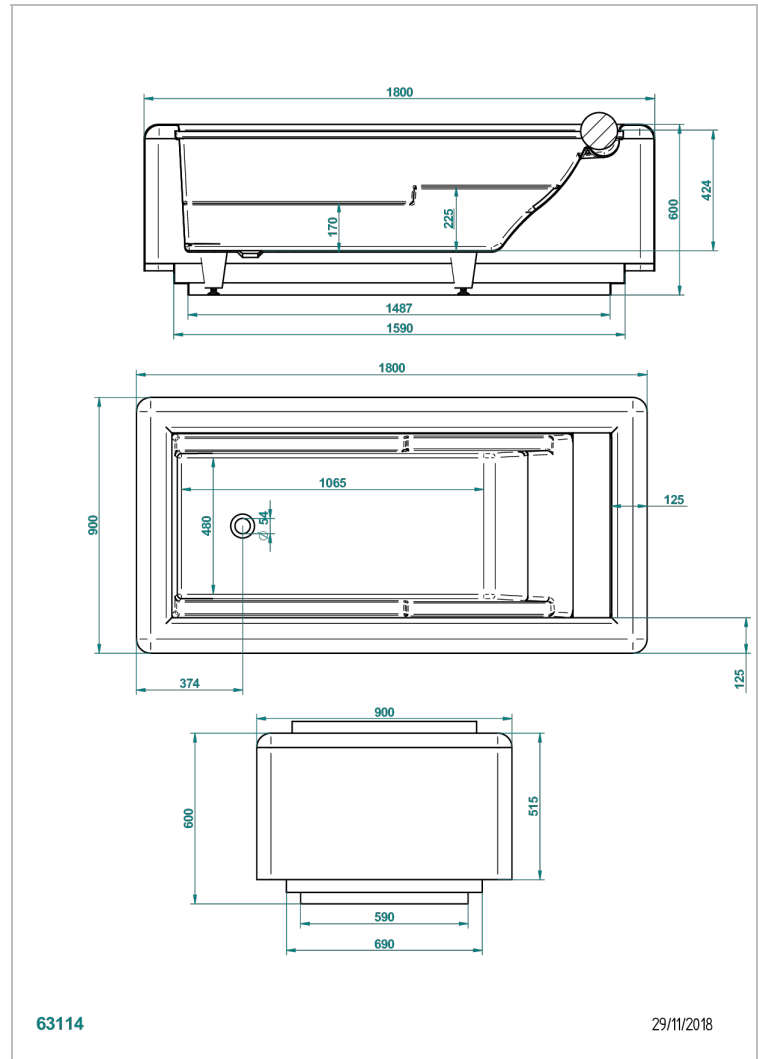

FREE STANDING BATHTUB

B11-B561

THG[®]
PARIS

Galatee bathtub 180 x 90 x 60 cm, free standing with panel, white headrest included ,delivered without waste

CHARACTERISTIC

- Free standing bathtub
- Galatee bathtub 180 x 90 x 60 cm, free standing with panel, white headrest included ,delivered without waste

RELATED SKU'S

- Ref. G00-305/H Complete manual bath click waste
- Ref. B16-K102 Chromato-lighting system on bathtub without whirlpool system

AVAILABLE FINITIONS

- Glossy RAL inside and outside - KA1
- Glossy white - AS1
- Matt white - AS2
- Outside RAL matt, inside matt white - JA6
- Outside glossy RAL, inside glossy white - JA5