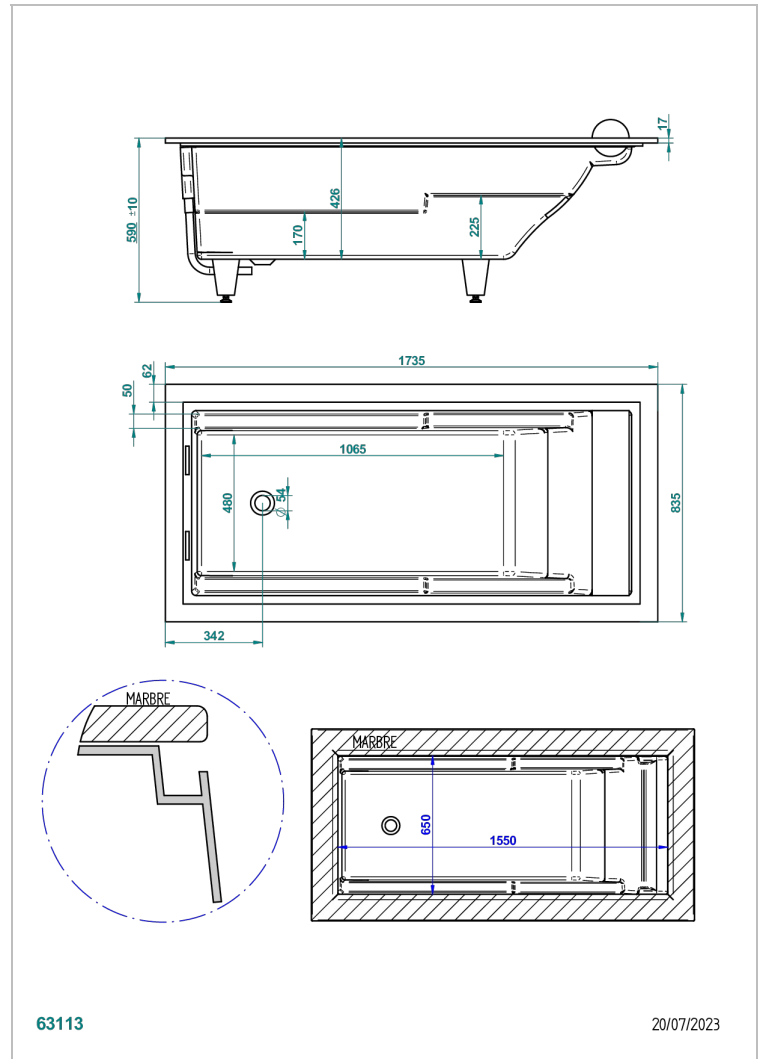

BUILT-IN BATHTUB

B10-B560

THG[®]
PARIS

Galatee bathtub 68 1/4 x 32 7/8 x 23 1/4 - 3/8 undermount white headrest included, delivered without drain

CHARACTERISTIC

- Built-in bathtub
- Galatee bathtub 68 1/4 x 32 7/8 x 23 1/4 - 3/8 undermount white headrest included, delivered without drain