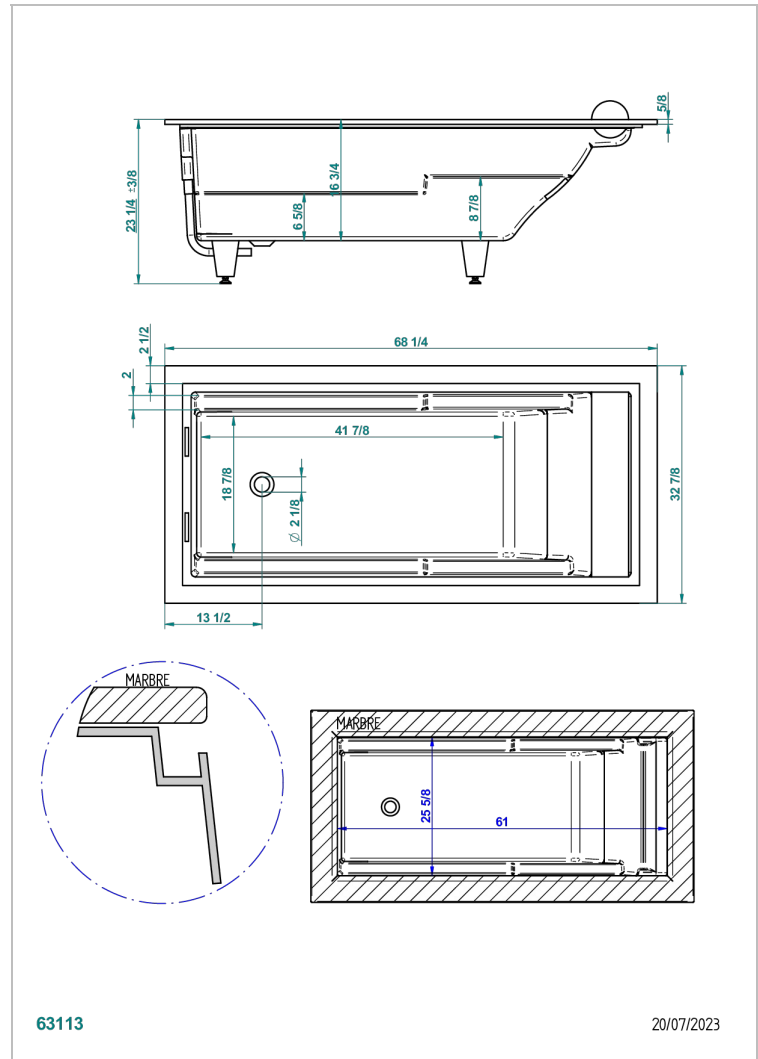

BUILT-IN BATHTUB

B10-B560

THG[®]
PARIS

Galatee bathtub 68 1/4 x 32 7/8 x 23 1/4 - 3/8 undermount white headrest included, delivered without drain

CHARACTERISTIC

- Built-in bathtub
- Galatee bathtub 68 1/4 x 32 7/8 x 23 1/4 - 3/8 undermount white headrest included, delivered without drain