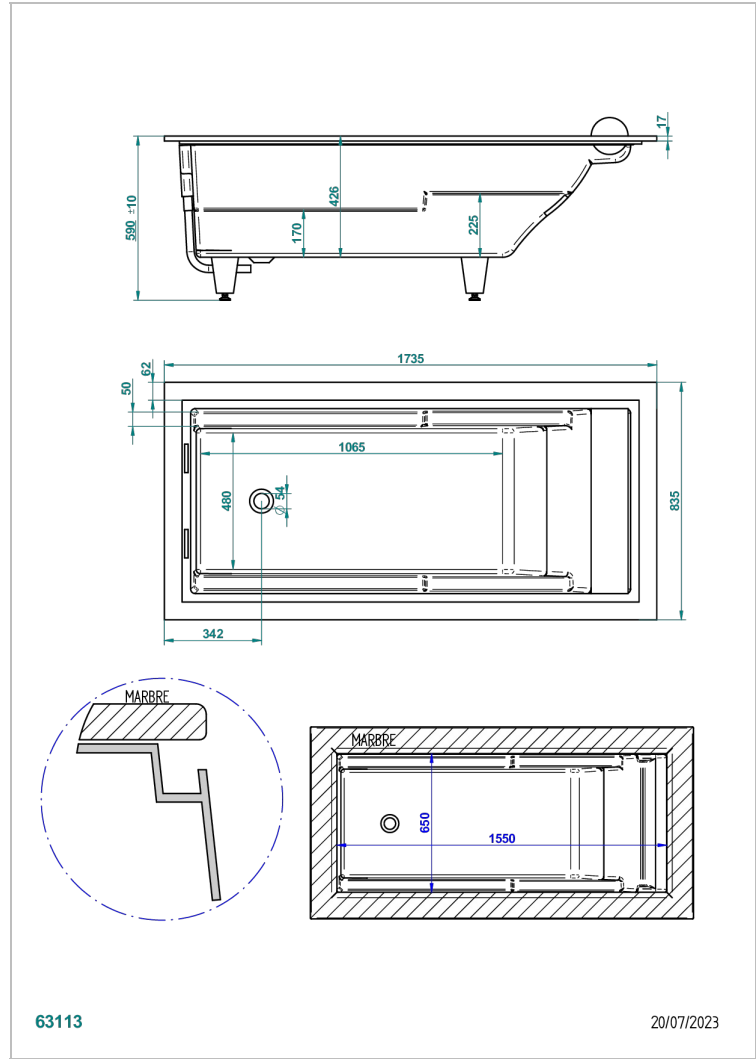

BUILT-IN BATHTUB

B10-B560

THG[®]
PARIS

Galatee built-in bathtub 174 x 84 x 60 cm, white headrest included ,delivered without waste

CHARACTERISTIC

- Built-in bathtub
- Galatee built-in bathtub 174 x 84 x 60 cm, white headrest included ,delivered without waste