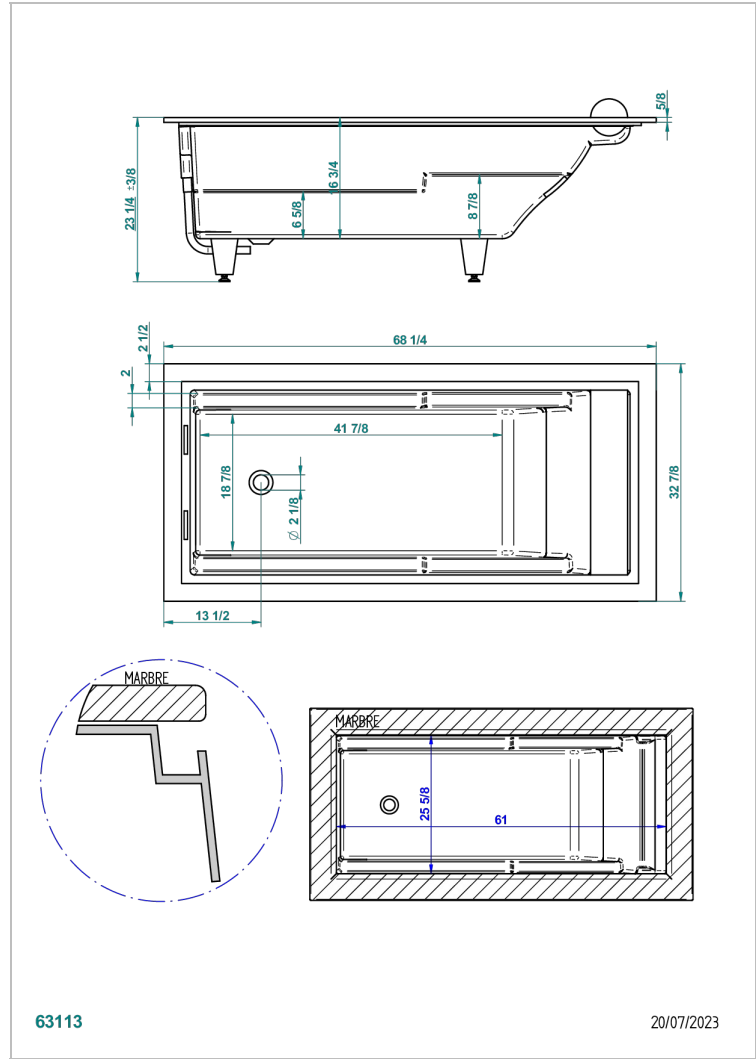

BUILT-IN BATHTUB

B10-B560

THG[®]
PARIS

Galatee built-in bathtub 174 x 84 x 60 cm, white headrest included ,delivered without waste

CHARACTERISTIC

- Built-in bathtub
- Galatee built-in bathtub 174 x 84 x 60 cm, white headrest included ,delivered without waste