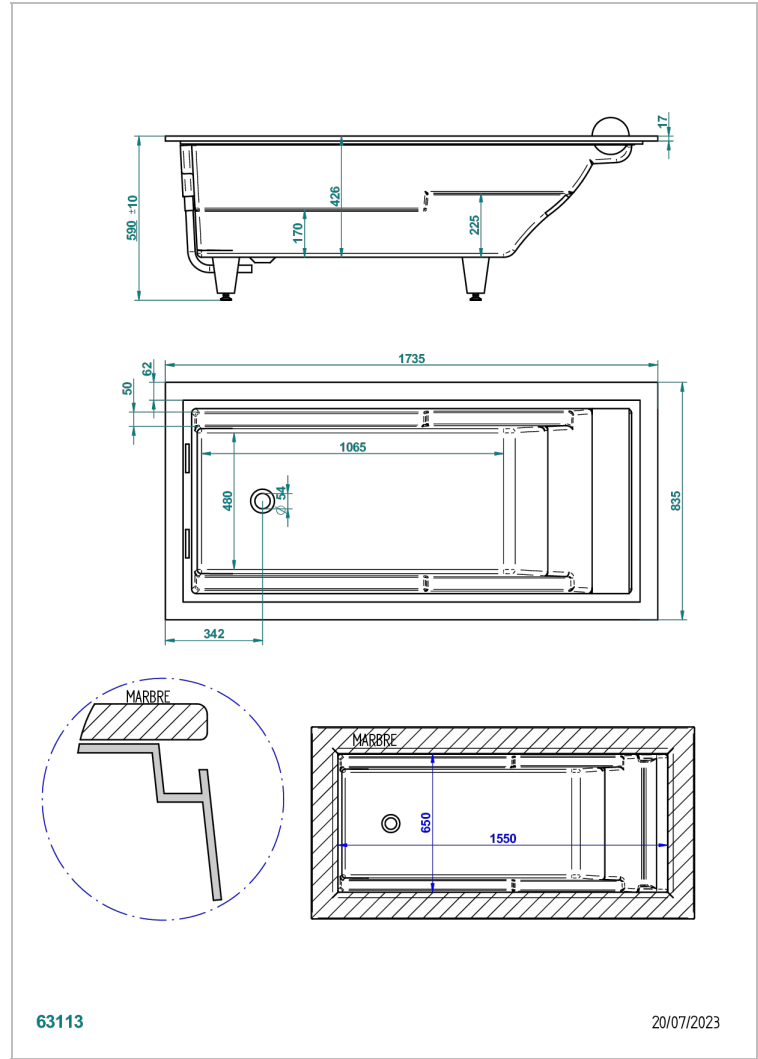

BUILT-IN BATHTUB

B10-B560

THG[®]
PARIS

Galatee built-in bathtub 174 x 84 x 60 cm, white headrest included ,delivered without waste

CHARACTERISTIC

- Built-in bathtub
- Galatee built-in bathtub 174 x 84 x 60 cm, white headrest included ,delivered without waste