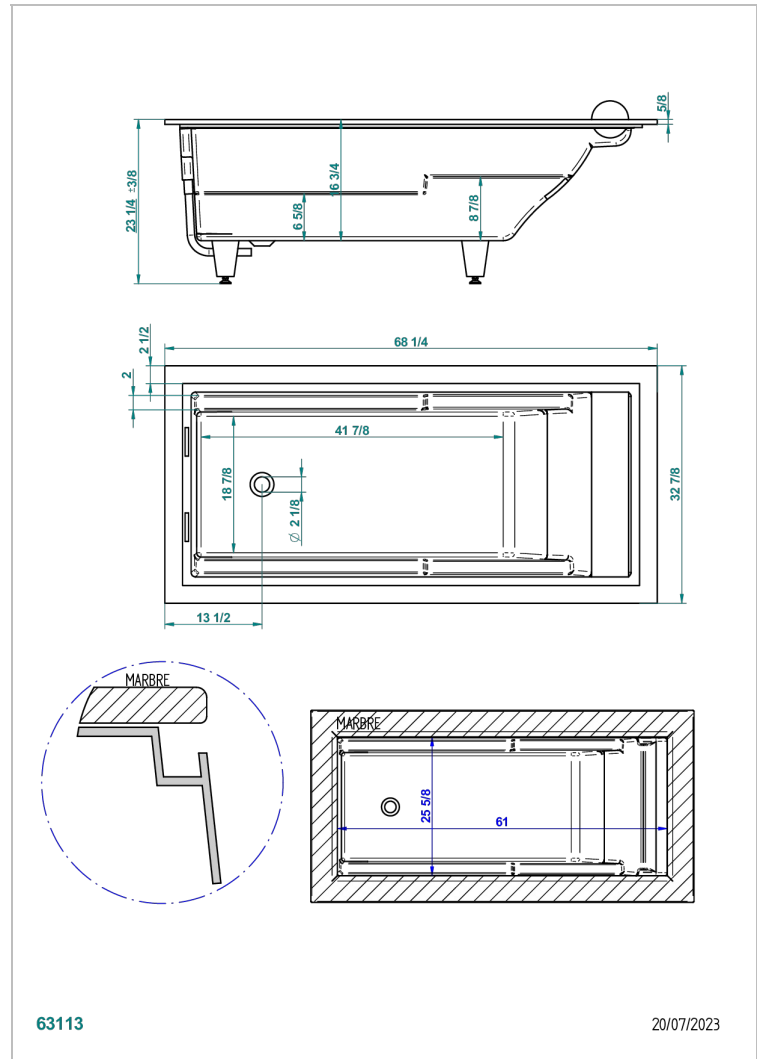

BUILT-IN BATHTUB

B10-B560

THG[®]
PARIS

Galatee built-in bathtub 174 x 84 x 60 cm, white headrest included ,delivered without waste

CHARACTERISTIC

- Built-in bathtub
- Galatee built-in bathtub 174 x 84 x 60 cm, white headrest included ,delivered without waste