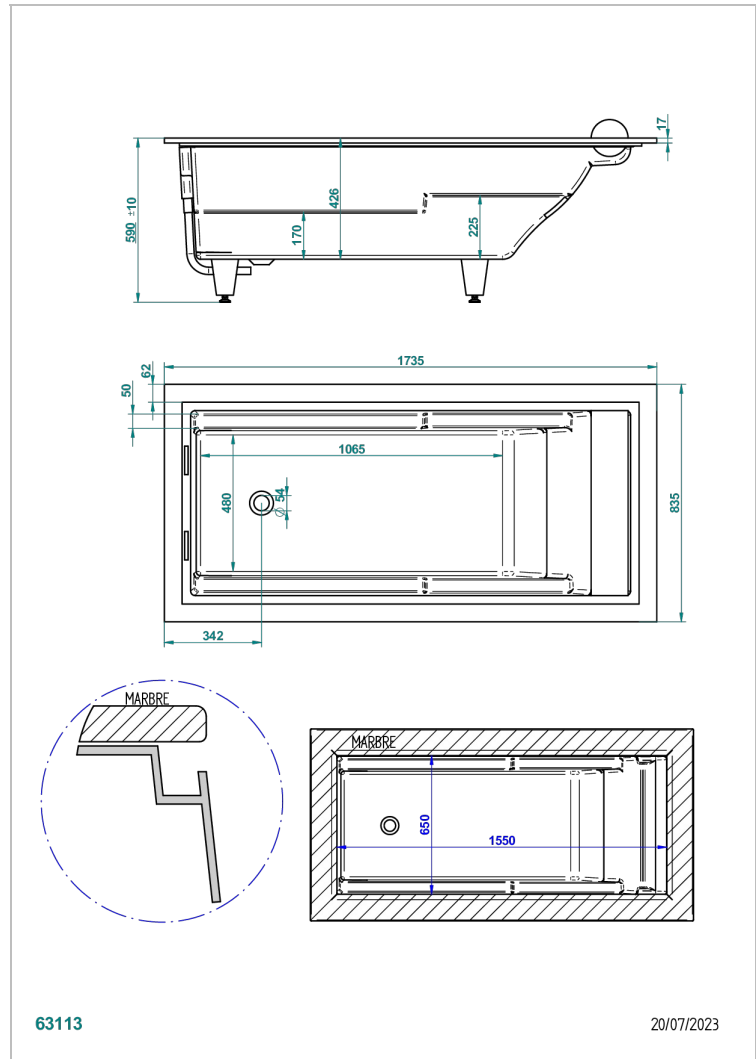

BUILT-IN BATHTUB

B10-B560

THG[®]
PARIS

Galatee built-in bathtub 174 x 84 x 60 cm, white headrest included ,delivered without waste

CHARACTERISTIC

- Built-in bathtub
- Galatee built-in bathtub 174 x 84 x 60 cm, white headrest included ,delivered without waste