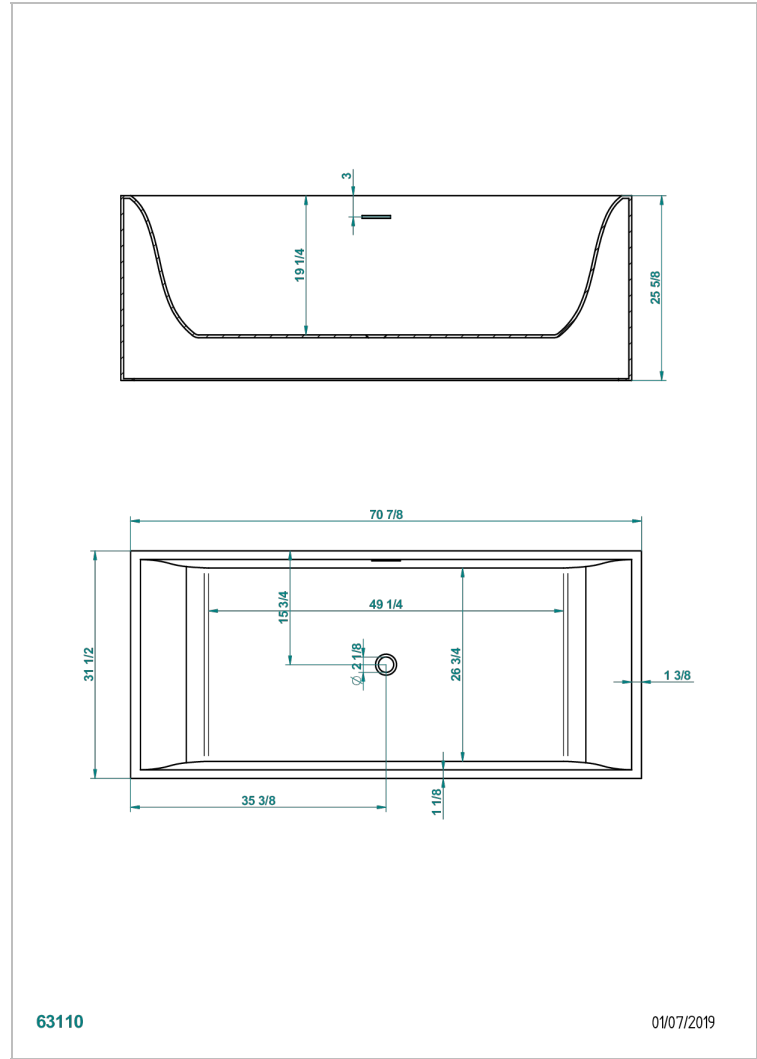

# FREE STANDING BATHTUB

B11-B543

Ego bathtub 180 x 80 x 65 cm, free standing without rim, delivered without waste

THG<sup>®</sup>  
PARIS

## CHARACTERISTIC

- Free standing bathtub
- Ego bathtub 180 x 80 x 65 cm, free standing without rim, delivered without waste

## RELATED SKU'S

- Ref. B16-K104 Coverplate for overflow bathtub
- Ref. G00-305/H Complete manual bath click waste
- Ref. B16-P100 Headrest 30 x 30 cm, white
- Ref. B16-P103 Headrest 13 x 26 cm, half cylindrical, white
- Ref. B16-P104 Polyurethane gel headrest 30 x 12 cm, h. 4 cm, white
- Ref. B16-P105 Polyurethane gel headrest 38.5 x 21 cm, h. 2 cm, white
- Ref. B16-P106 Polyurethane gel headrest 30 x 7 cm, h. 2 cm, white
- Ref. B16-P107 Polyurethane gel headrest 35 x 40 cm, h. 5.5 cm,, white