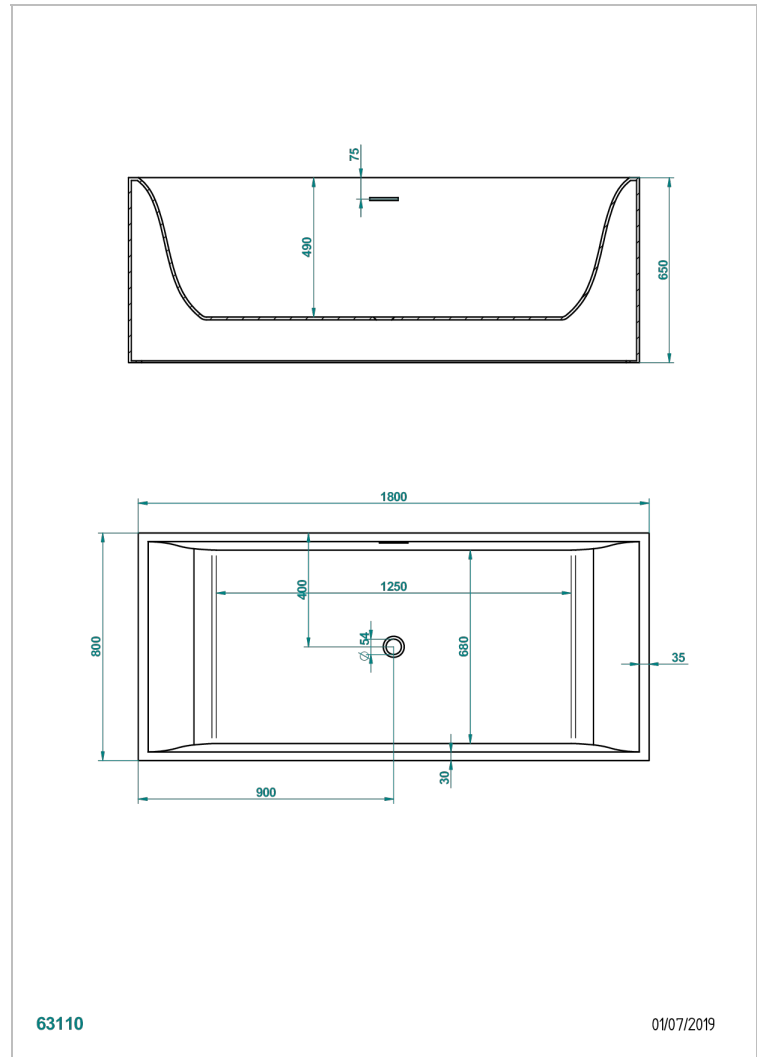

FREE STANDING BATHTUB

B11-B543

Ego bathtub 180 x 80 x 65 cm, free standing without rim, delivered without waste

THG[®]
PARIS

CHARACTERISTIC

- Free standing bathtub
- Ego bathtub 180 x 80 x 65 cm, free standing without rim, delivered without waste

RELATED SKU'S

- Ref. B16-K104 Coverplate for overflow bathtub
- Ref. G00-305/H Complete manual bath click waste
- Ref. B16-P100 Headrest 30 x 30 cm, white
- Ref. B16-P103 Headrest 13 x 26 cm, half cylindrical, white
- Ref. B16-P104 Polyurethane gel headrest 30 x 12 cm, h. 4 cm, white
- Ref. B16-P105 Polyurethane gel headrest 38.5 x 21 cm, h. 2 cm, white
- Ref. B16-P106 Polyurethane gel headrest 30 x 7 cm, h. 2 cm, white
- Ref. B16-P107 Polyurethane gel headrest 35 x 40 cm, h. 5,5 cm,, white