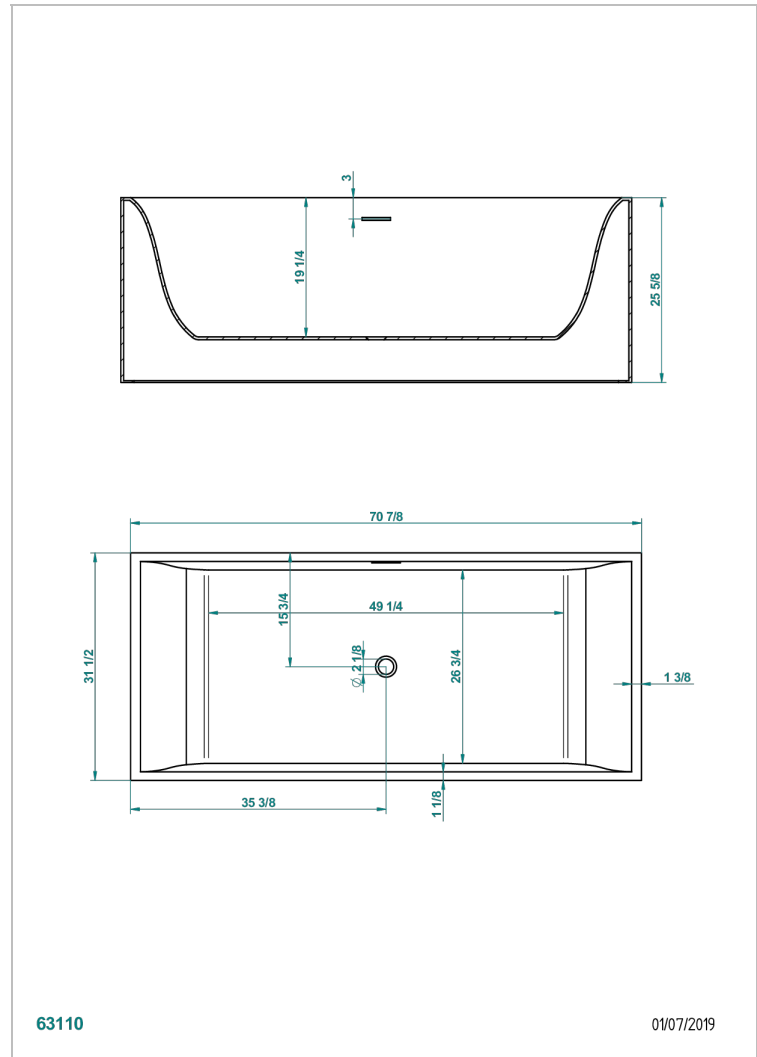

FREE STANDING BATHTUB

B11-B543

Ego bathtub 180 x 80 x 65 cm, free standing without rim, delivered without waste

THG[®]
PARIS

CHARACTERISTIC

- Free standing bathtub
- Ego bathtub 180 x 80 x 65 cm, free standing without rim, delivered without waste

RELATED SKU'S

- Ref. B16-K104 Coverplate for overflow bathtub
- Ref. G00-305/H Complete manual bath click waste
- Ref. B16-P100 Headrest 30 x 30 cm, white
- Ref. B16-P103 Headrest 13 x 26 cm, half cylindrical, white
- Ref. B16-P104 Polyurethane gel headrest 30 x 12 cm, h. 4 cm, white
- Ref. B16-P105 Polyurethane gel headrest 38.5 x 21 cm, h. 2 cm, white
- Ref. B16-P106 Polyurethane gel headrest 30 x 7 cm, h. 2 cm, white
- Ref. B16-P107 Polyurethane gel headrest 35 x 40 cm, h. 5.5 cm,, white