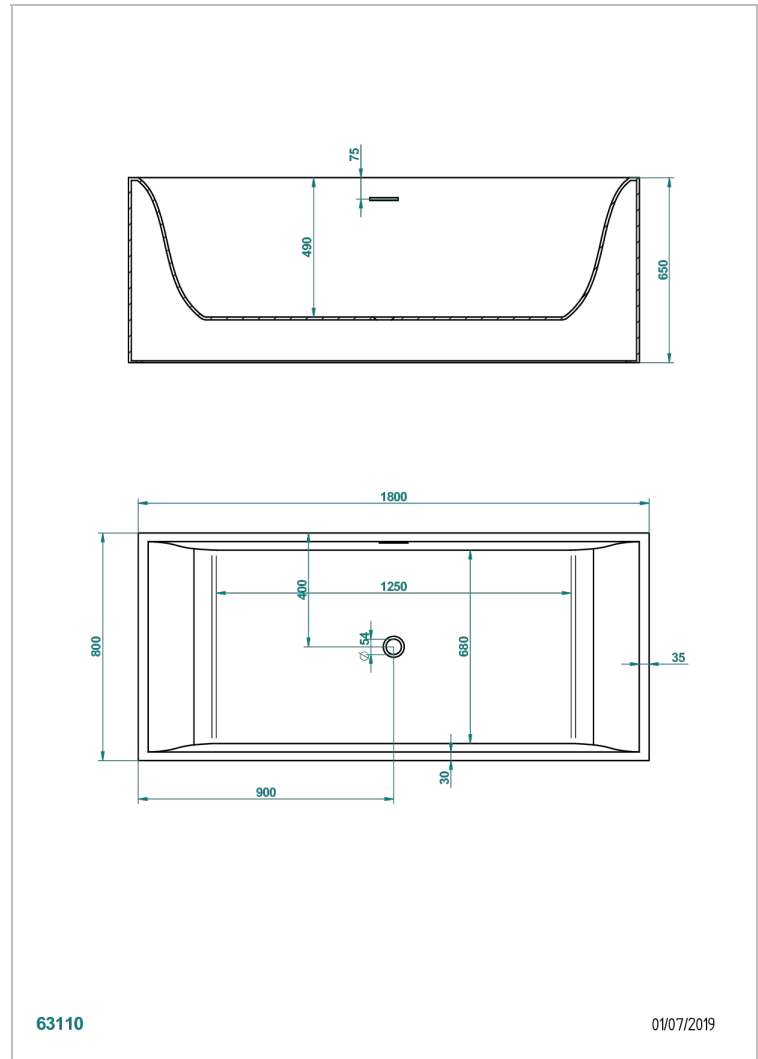

FREE STANDING BATHTUB

B11-B543

Ego bathtub 180 x 80 x 65 cm, free standing without rim, delivered without waste

THG[®]
PARIS

CHARACTERISTIC

- Free standing bathtub
- Ego bathtub 180 x 80 x 65 cm, free standing without rim, delivered without waste

RELATED SKU'S

- Ref. B16-K104 Coverplate for overflow bathtub
- Ref. G00-305/H Complete manual bath click waste
- Ref. B16-P100 Headrest 30 x 30 cm, white
- Ref. B16-P103 Headrest 13 x 26 cm, half cylindrical, white
- Ref. B16-P104 Polyurethane gel headrest 30 x 12 cm, h. 4 cm, white
- Ref. B16-P105 Polyurethane gel headrest 38.5 x 21 cm, h. 2 cm, white
- Ref. B16-P106 Polyurethane gel headrest 30 x 7 cm, h. 2 cm, white
- Ref. B16-P107 Polyurethane gel headrest 35 x 40 cm, h. 5,5 cm,, white