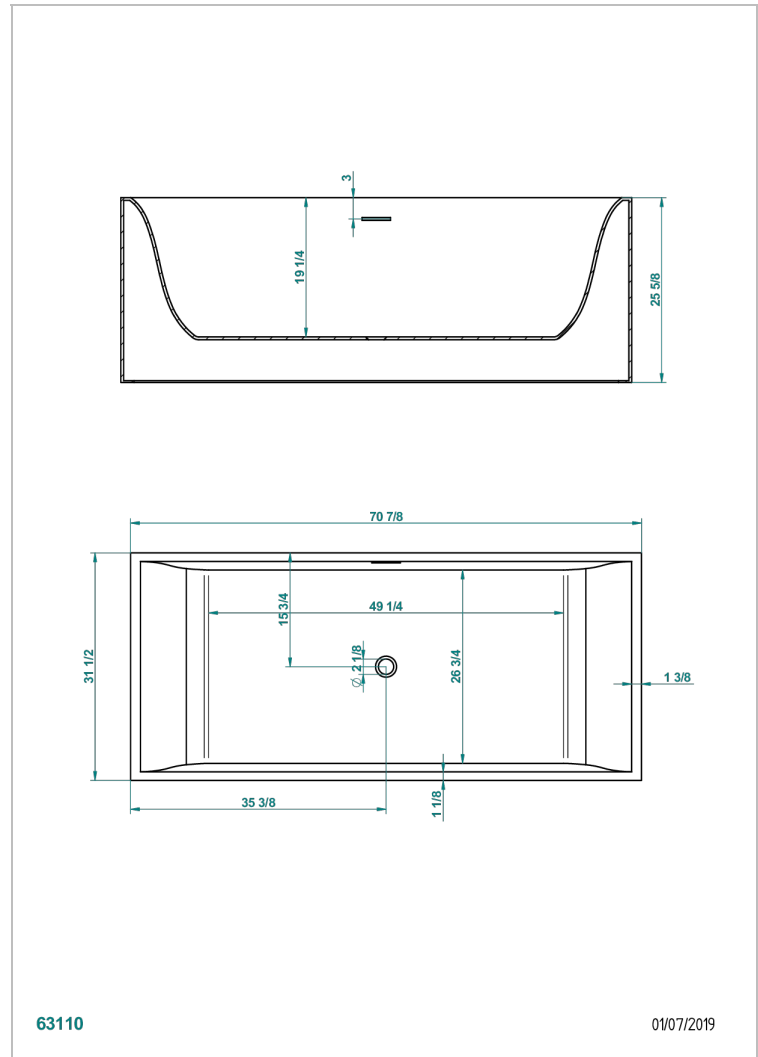

FREE STANDING BATHTUB

B11-B543

Ego bathtub 180 x 80 x 65 cm, free standing without rim, delivered without waste

THG[®]
PARIS

CHARACTERISTIC

- Free standing bathtub
- Ego bathtub 180 x 80 x 65 cm, free standing without rim, delivered without waste

RELATED SKU'S

- Ref. B16-K104 Coverplate for overflow bathtub
- Ref. G00-305/H Complete manual bath click waste
- Ref. B16-P100 Headrest 30 x 30 cm, white
- Ref. B16-P103 Headrest 13 x 26 cm, half cylindrical, white
- Ref. B16-P104 Polyurethane gel headrest 30 x 12 cm, h. 4 cm, white
- Ref. B16-P105 Polyurethane gel headrest 38.5 x 21 cm, h. 2 cm, white
- Ref. B16-P106 Polyurethane gel headrest 30 x 7 cm, h. 2 cm, white
- Ref. B16-P107 Polyurethane gel headrest 35 x 40 cm, h. 5.5 cm,, white