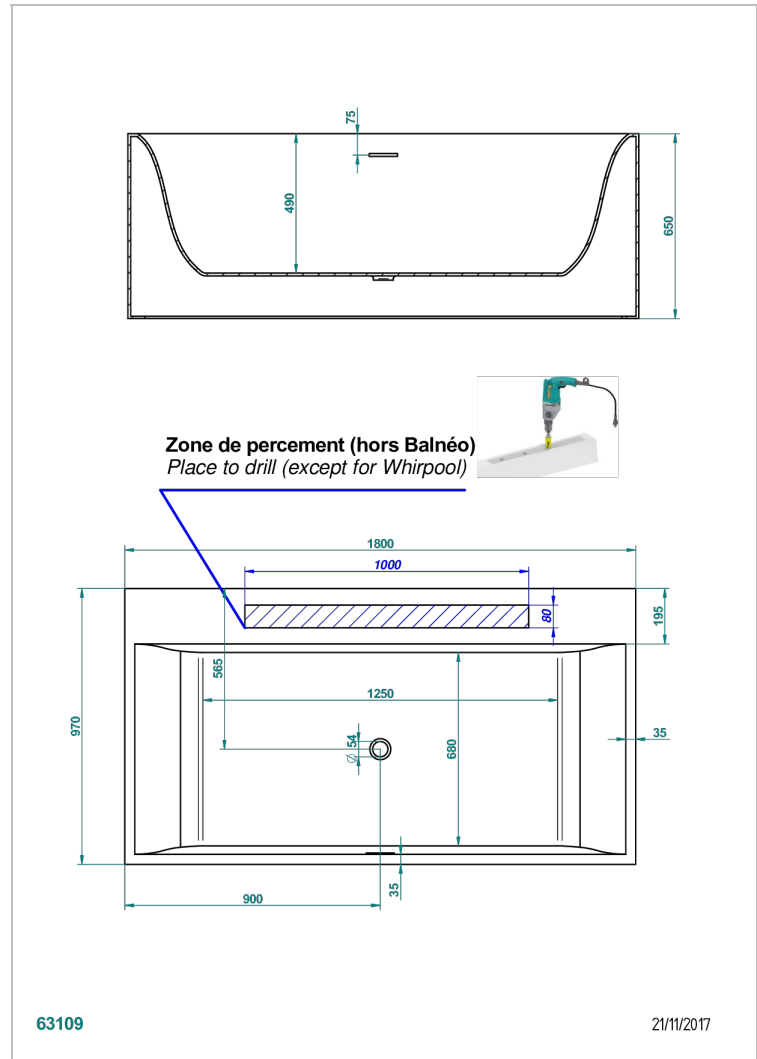

FREE STANDING BATHTUB

B11-B542

Ego bathtub 180 x 97 x 65 cm, free-standing with rim , delivered without waste

THG[®]
PARIS

CHARACTERISTIC

- Free standing bathtub
- Ego bathtub 180 x 97 x 65 cm, free-standing with rim , delivered without waste

RELATED SKU'S

- Ref. B16-K104 Coverplate for overflow bathtub
- Ref. B12-K12A Whirlpool system with 12 aero jets
- Ref. G00-305/H Complete manual click drain
- Ref. B12-K102AB Chromato-lighting system on whirlpool bathtub
- Ref. B16-P100 Headrest 30 x 30 cm, white
- Ref. B16-P103 Headrest 13 x 26 cm, half cylindrical, white
- Ref. B16-P104 Polyurethane gel headrest 30 x 12 cm, h. 4 cm, white
- Ref. B16-P105 Polyurethane gel headrest 38.5 x 21 cm, h. 2 cm, white
- Ref. B16-P106 Polyurethane gel headrest 30 x 7 cm, h. 2 cm, white
- Ref. B16-P107 Polyurethane gel headrest 35 x 40 cm, h. 5,5 cm,, white
- Ref. B16-K111 Filling system by water blade
- Ref. B16-K102 Chromato-lighting system on bathtub without whirlpool system