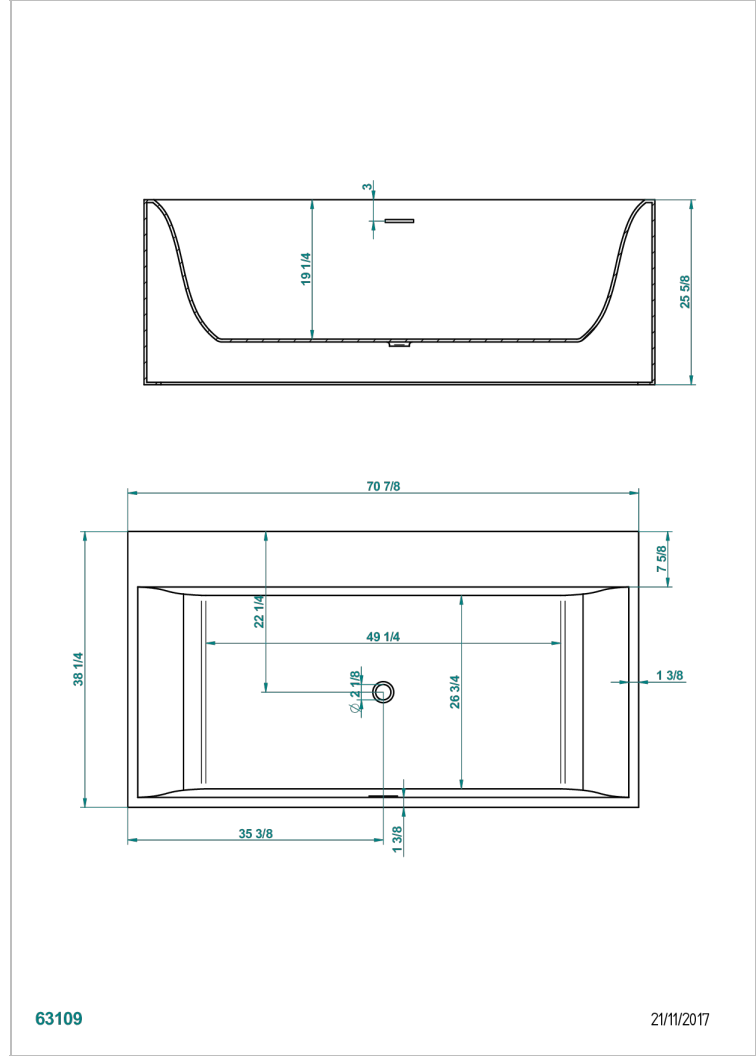

FREE STANDING BATHTUB

B11-B542

Ego bathtub 180 x 97 x 65 cm, free-standing with rim , delivered without waste

THG[®]
PARIS

CHARACTERISTIC

- Free standing bathtub
- Ego bathtub 180 x 97 x 65 cm, free-standing with rim , delivered without waste

RELATED SKU'S

- Ref. B16-K104 Coverplate for overflow bathtub
- Ref. B12-K12A Whirlpool system with 12 aero jets
- Ref. G00-305/H Complete manual click drain
- Ref. B12-K102AB Chromato-lighting system on whirlpool bathtub
- Ref. B16-P100 Headrest 30 x 30 cm, white
- Ref. B16-P103 Headrest 13 x 26 cm, half cylindrical, white
- Ref. B16-P104 Polyurethane gel headrest 30 x 12 cm, h. 4 cm, white
- Ref. B16-P105 Polyurethane gel headrest 38.5 x 21 cm, h. 2 cm, white
- Ref. B16-P106 Polyurethane gel headrest 30 x 7 cm, h. 2 cm, white
- Ref. B16-P107 Polyurethane gel headrest 35 x 40 cm, h. 5,5 cm,, white
- Ref. B16-K111 Filling system by water blade
- Ref. B16-K102 Chromato-lighting system on bathtub without whirlpool system