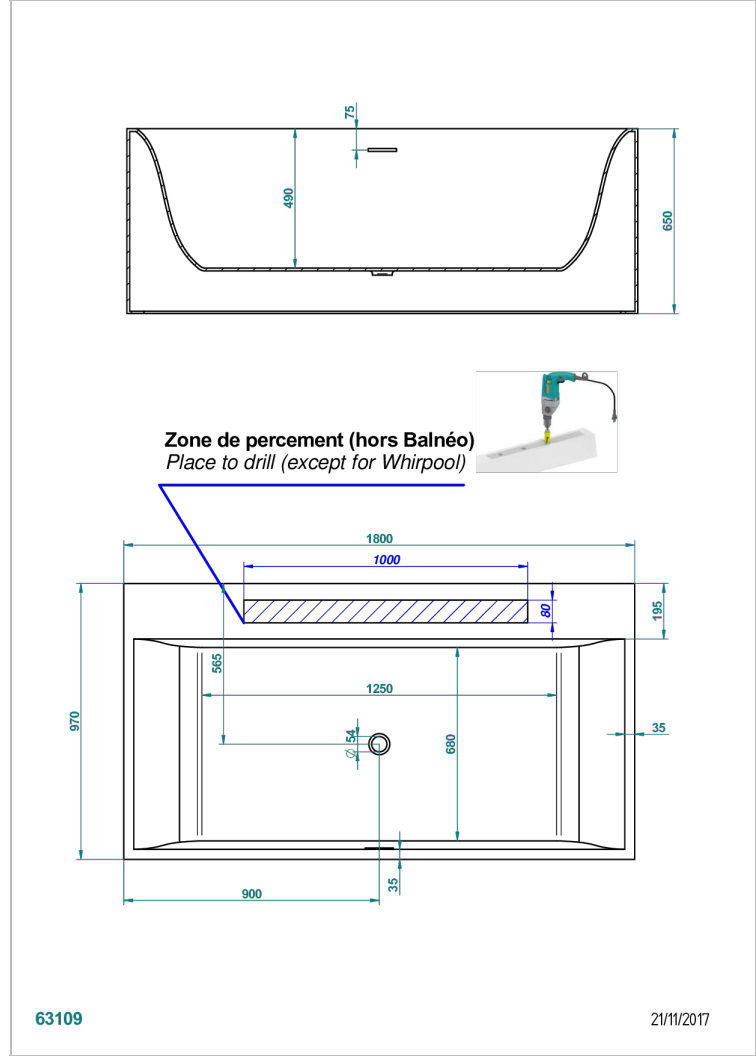

FREE STANDING BATHTUB

B11-B542

Ego bathtub 180 x 97 x 65 cm, free-standing with rim , delivered without waste

THG[®]
PARIS

CHARACTERISTIC

- Free standing bathtub
- Ego bathtub 180 x 97 x 65 cm, free-standing with rim , delivered without waste

RELATED SKU'S

- Ref. B16-K104 Coverplate for overflow bathtub
- Ref. B12-K12A Whirlpool system with 12 aero jets
- Ref. G00-305/H Complete manual bath click waste
- Ref. B12-K102AB Chromato-lighting system on whirlpool bathtub
- Ref. B16-P100 Headrest 30 x 30 cm, white
- Ref. B16-P103 Headrest 13 x 26 cm, half cylindrical, white
- Ref. B16-P104 Polyurethane gel headrest 30 x 12 cm, h. 4 cm, white
- Ref. B16-P105 Polyurethane gel headrest 38.5 x 21 cm, h. 2 cm, white
- Ref. B16-P106 Polyurethane gel headrest 30 x 7 cm, h. 2 cm, white
- Ref. B16-P107 Polyurethane gel headrest 35 x 40 cm, h. 5,5 cm,, white
- Ref. B16-K111 Filling system by water blade
- Ref. B16-K102 Chromato-lighting system on bathtub without whirlpool system