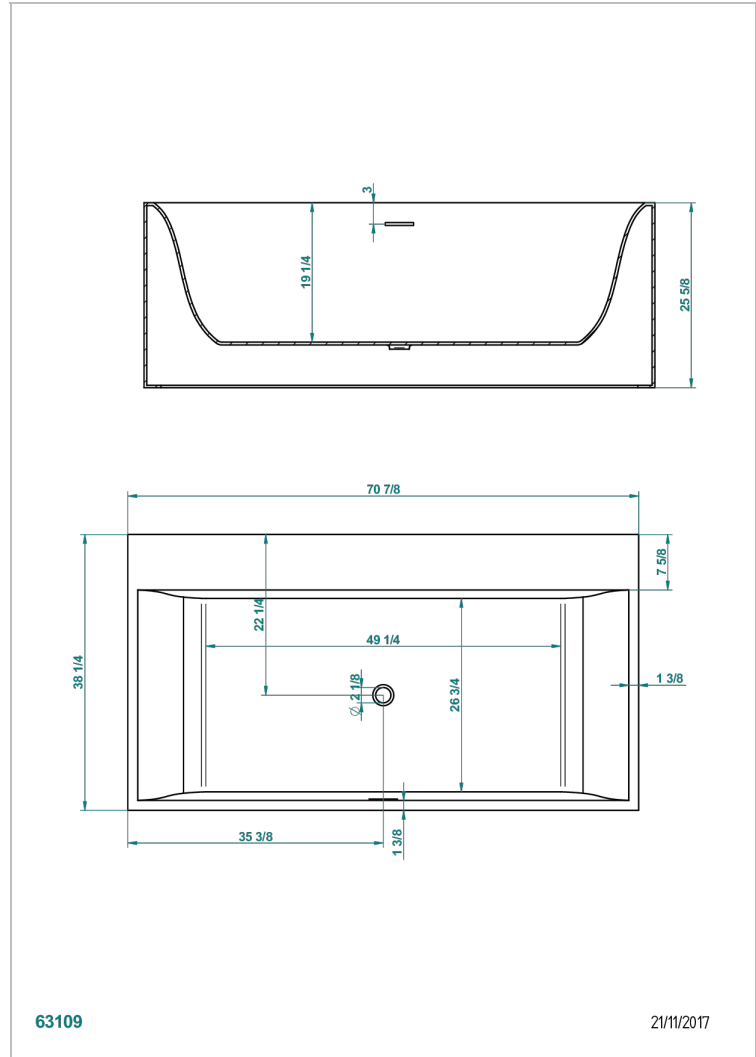

# FREE STANDING BATHTUB

B11-B542

Ego bathtub 180 x 97 x 65 cm, free-standing with rim , delivered without waste

THG<sup>®</sup>  
PARIS

## CHARACTERISTIC

- Free standing bathtub
- Ego bathtub 180 x 97 x 65 cm, free-standing with rim , delivered without waste

## RELATED SKU'S

- Ref. B16-K104 Coverplate for overflow bathtub
- Ref. B12-K12A Whirlpool system with 12 aero jets
- Ref. G00-305/H Complete manual bath click waste
- Ref. B12-K102AB Chromato-lighting system on whirlpool bathtub
- Ref. B16-P100 Headrest 30 x 30 cm, white
- Ref. B16-P103 Headrest 13 x 26 cm, half cylindrical, white
- Ref. B16-P104 Polyurethane gel headrest 30 x 12 cm, h. 4 cm, white
- Ref. B16-P105 Polyurethane gel headrest 38.5 x 21 cm, h. 2 cm, white
- Ref. B16-P106 Polyurethane gel headrest 30 x 7 cm, h. 2 cm, white
- Ref. B16-P107 Polyurethane gel headrest 35 x 40 cm, h. 5,5 cm,, white
- Ref. B16-K111 Filling system by water blade
- Ref. B16-K102 Chromato-lighting system on bathtub without whirlpool system