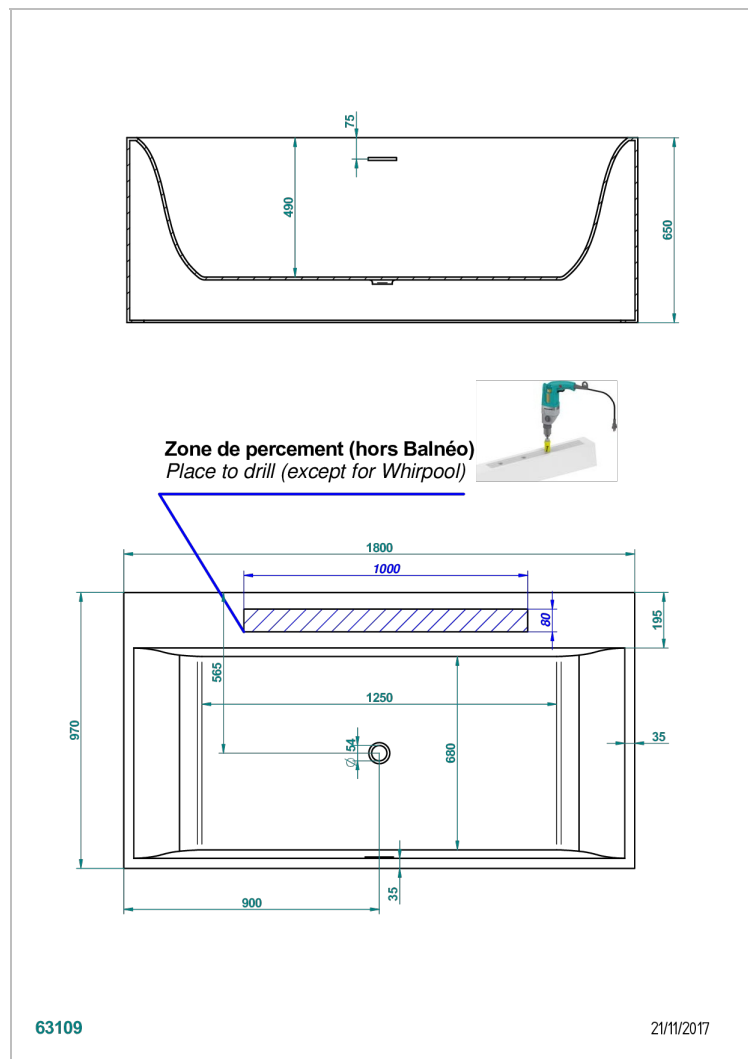

# FREE STANDING BATHTUB

B11-B542

Ego bathtub 180 x 97 x 65 cm, free-standing with rim , delivered without waste

THG<sup>®</sup>  
PARIS

## CHARACTERISTIC

- Free standing bathtub
- Ego bathtub 180 x 97 x 65 cm, free-standing with rim , delivered without waste

## RELATED SKU'S

- Ref. B16-K104 Coverplate for overflow bathtub
- Ref. B12-K12A Whirlpool system with 12 aero jets
- Ref. G00-305/H Complete manual bath click waste
- Ref. B12-K102AB Chromato-lighting system on whirlpool bathtub
- Ref. B16-P100 Headrest 30 x 30 cm, white
- Ref. B16-P103 Headrest 13 x 26 cm, half cylindrical, white
- Ref. B16-P104 Polyurethane gel headrest 30 x 12 cm, h. 4 cm, white
- Ref. B16-P105 Polyurethane gel headrest 38.5 x 21 cm, h. 2 cm, white
- Ref. B16-P106 Polyurethane gel headrest 30 x 7 cm, h. 2 cm, white
- Ref. B16-P107 Polyurethane gel headrest 35 x 40 cm, h. 5,5 cm,, white
- Ref. B16-K111 Filling system by water blade
- Ref. B16-K102 Chromato-lighting system on bathtub without whirlpool system