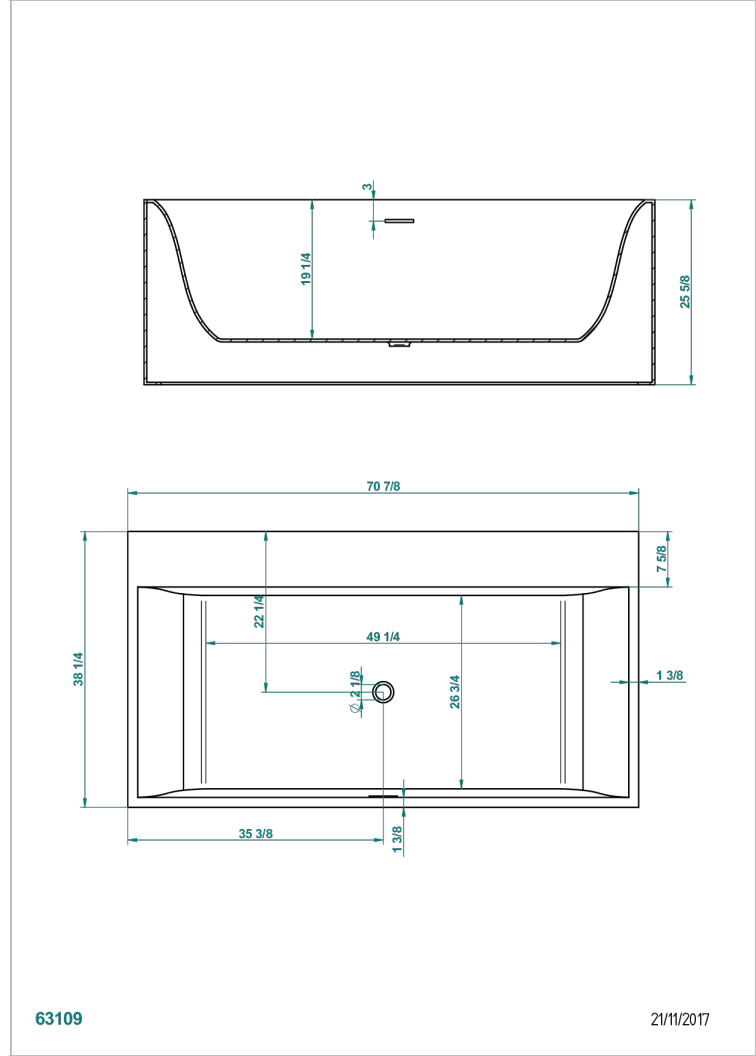

FREE STANDING BATHTUB

B11-B542

Ego bathtub 180 x 97 x 65 cm, free-standing with rim , delivered without waste

THG[®]
PARIS

CHARACTERISTIC

- Free standing bathtub
- Ego bathtub 180 x 97 x 65 cm, free-standing with rim , delivered without waste

RELATED SKU'S

- Ref. B16-K104 Coverplate for overflow bathtub
- Ref. B12-K12A Whirlpool system with 12 aero jets
- Ref. G00-305/H Complete manual bath click waste
- Ref. B12-K102AB Chromato-lighting system on whirlpool bathtub
- Ref. B16-P100 Headrest 30 x 30 cm, white
- Ref. B16-P103 Headrest 13 x 26 cm, half cylindrical, white
- Ref. B16-P104 Polyurethane gel headrest 30 x 12 cm, h. 4 cm, white
- Ref. B16-P105 Polyurethane gel headrest 38.5 x 21 cm, h. 2 cm, white
- Ref. B16-P106 Polyurethane gel headrest 30 x 7 cm, h. 2 cm, white
- Ref. B16-P107 Polyurethane gel headrest 35 x 40 cm, h. 5,5 cm,, white
- Ref. B16-K111 Filling system by water blade
- Ref. B16-K102 Chromato-lighting system on bathtub without whirlpool system