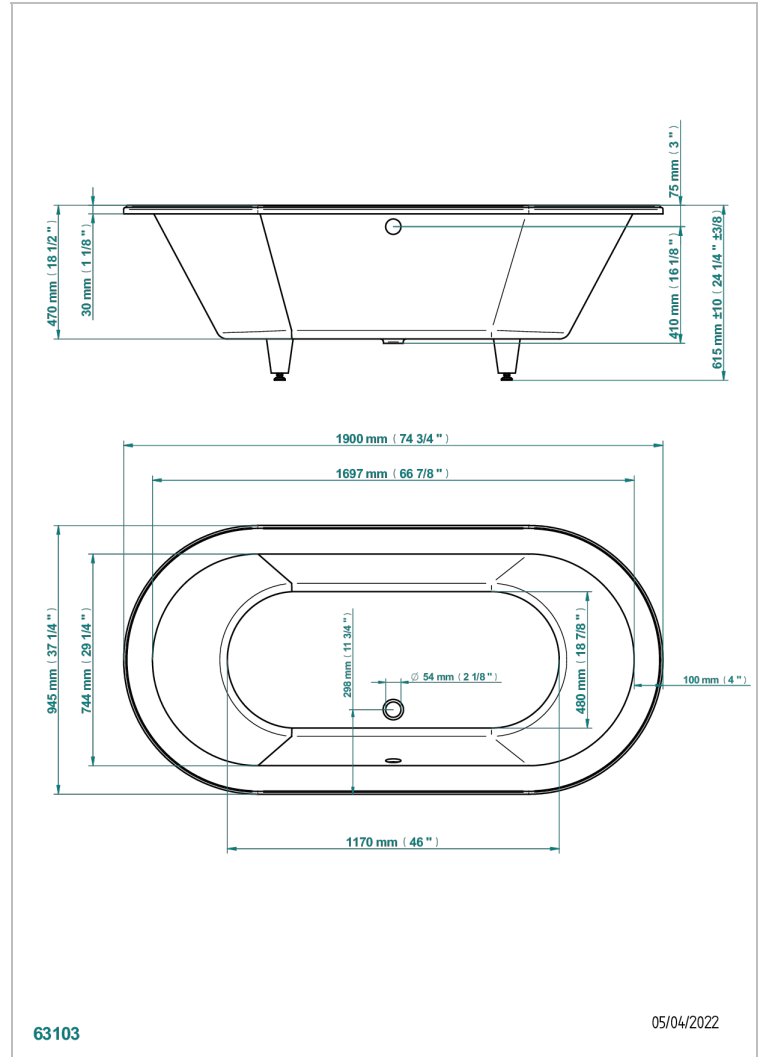

BANERA ENCASTRADA

B10-B521

Bañera CLARA 190 x 95 x 62cm encastrada, entregada sin desagüe

THG[®]
PARIS

CARACTERÍSTICAS

- Bañera encastrada
- Bañera CLARA 190 x 95 x 62cm encastrada, entregada sin desagüe

PRODUCTOS RELACIONADOS

- Ref. B12-K12A Whirlpool system with 12 aero jets
- Ref. B12-K12H Whirlpool system with 12 hydro jets
- Ref. B12-K12H12A Whirlpool system with 12 hydro jets and 12 aero jets
- Ref. B12-K102AB Chromato-lighting system on whirlpool bathtub
- Ref. B16-P100 Almohada cuadrada 30 x 30 cm, blanca
- Ref. B16-P103 Almohada 13 x 26 cm, blanca
- Ref. B16-P104 Almohada 30 x 12 cm, h. 4 cm, blanca
- Ref. B16-P105 Almohada 38.5 x 21 cm, h. 2 cm, blanca
- Ref. B16-P106 Almohada 30 x 7 cm, h. 2 cm, blanca
- Ref. B16-P107 Almohada 35 x 40 cm, h. 5,5 cm, blanca
- Ref. B16-K111 Filling system by water blade
- Ref. B16-K102 Chromato-lighting system on bathtub without whirlpool system