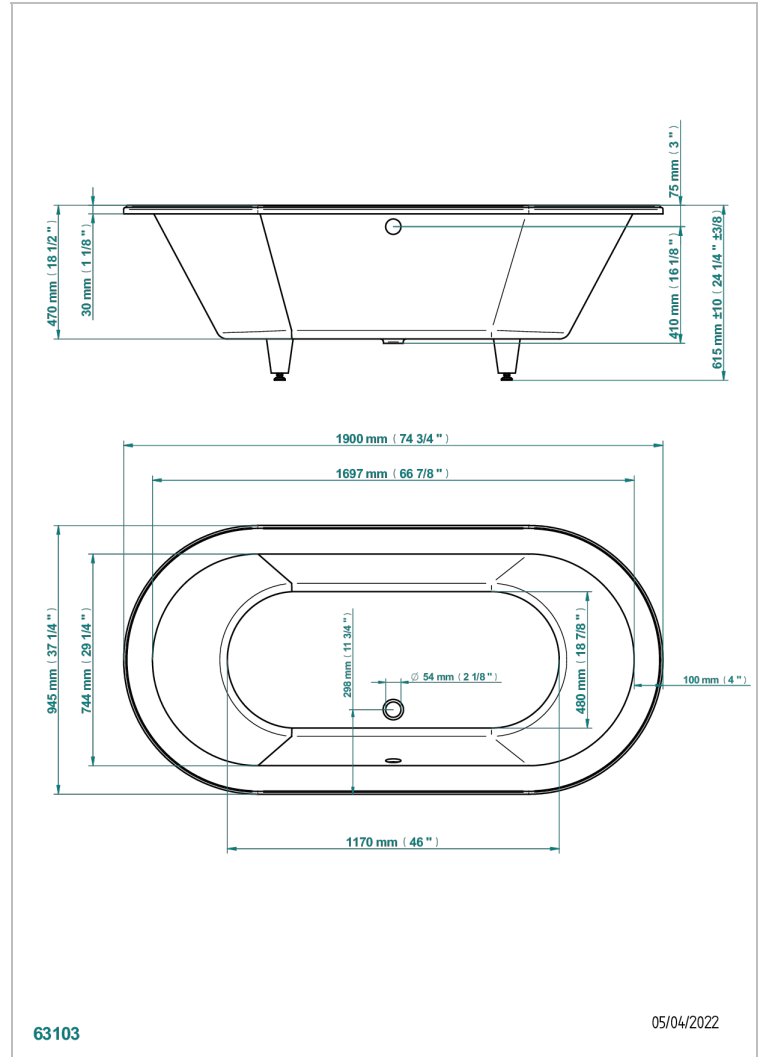

BUILT-IN BATHTUB

B10-B521

Clara built-in bathtub 190 x 95 x 62cm, delivered without waste

THG[®]
PARIS

CHARACTERISTIC

- Built-in bathtub
- Clara built-in bathtub 190 x 95 x 62cm, delivered without waste

RELATED SKU'S

- Ref. B12-K12A Whirlpool system with 12 aero jets
- Ref. B12-K12H Whirlpool system with 12 hydro jets
- Ref. B12-K12H12A Whirlpool system with 12 hydro jets and 12 aero jets
- Ref. B12-K102AB Chromato-lighting system on whirlpool bathtub
- Ref. B16-P100 Headrest 30 x 30 cm, white
- Ref. B16-P103 Headrest 13 x 26 cm, half cylindrical, white
- Ref. B16-P104 Polyurethane gel headrest 30 x 12 cm, h. 4 cm, white
- Ref. B16-P105 Polyurethane gel headrest 38.5 x 21 cm, h. 2 cm, white
- Ref. B16-P106 Polyurethane gel headrest 30 x 7 cm, h. 2 cm, white
- Ref. B16-P107 Polyurethane gel headrest 35 x 40 cm, h. 5.5 cm,, white
- Ref. B16-K111 Filling system by water blade
- Ref. B16-K102 Chromato-lighting system on bathtub without whirlpool system