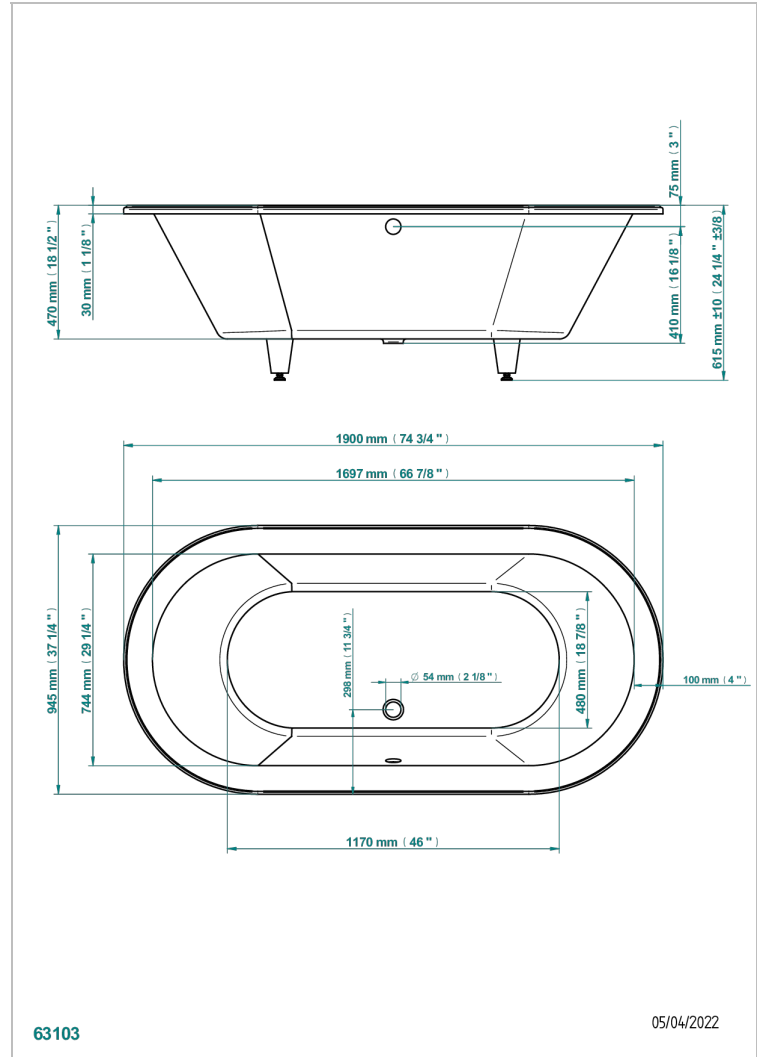

BANERA ENCASTRADA

B10-B521

Bañera CLARA 190 x 95 x 62cm encastrada, entregada sin desagüe

THG[®]
PARIS

CARACTERÍSTICAS

- Bañera encastrada
- Bañera CLARA 190 x 95 x 62cm encastrada, entregada sin desagüe

PRODUCTOS RELACIONADOS

- Ref. B12-K12A Whirlpool system with 12 aero jets
- Ref. B12-K12H Whirlpool system with 12 hydro jets
- Ref. B12-K12H12A Whirlpool system with 12 hydro jets and 12 aero jets
- Ref. B12-K102AB Chromato-lighting system on whirlpool bathtub
- Ref. B16-P100 Almohada cuadrada 30 x 30 cm, blanca
- Ref. B16-P103 Almohada 13 x 26 cm, blanca
- Ref. B16-P104 Almohada 30 x 12 cm, h. 4 cm, blanca
- Ref. B16-P105 Almohada 38.5 x 21 cm, h. 2 cm, blanca
- Ref. B16-P106 Almohada 30 x 7 cm, h. 2 cm, blanca
- Ref. B16-P107 Almohada 35 x 40 cm, h. 5,5 cm, blanca
- Ref. B16-K111 Filling system by water blade
- Ref. B16-K102 Chromato-lighting system on bathtub without whirlpool system