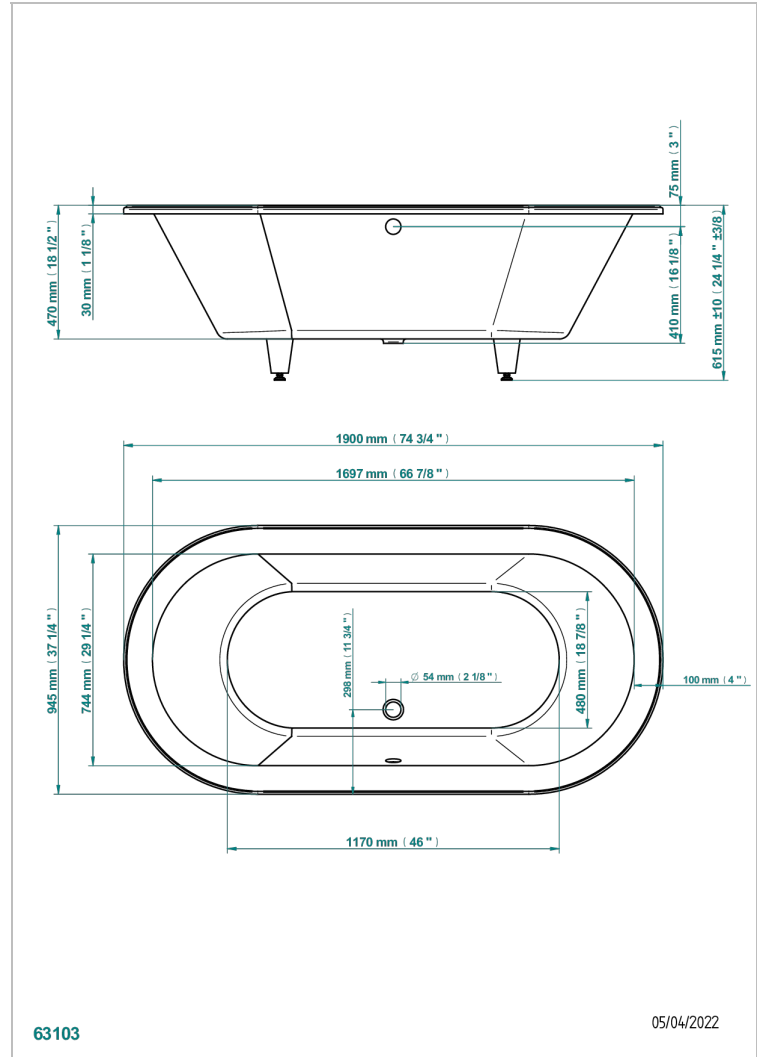

BUILT-IN BATHTUB

B10-B521

Clara built-in bathtub 190 x 95 x 62cm, delivered without waste

CHARACTERISTIC

- Built-in bathtub
- Clara built-in bathtub 190 x 95 x 62cm, delivered without waste

RELATED SKU'S

- Ref. B12-K12A Whirlpool system with 12 aero jets
- Ref. B12-K12H Whirlpool system with 12 hydro jets
- Ref. B12-K12H12A Whirlpool system with 12 hydro jets and 12 aero jets
- Ref. B12-K102AB Chromato-lighting system on whirlpool bathtub
- Ref. B16-P100 Headrest 30 x 30 cm, white
- Ref. B16-P103 Headrest 13 x 26 cm, half cylindrical, white
- Ref. B16-P104 Polyurethane gel headrest 30 x 12 cm, h. 4 cm, white
- Ref. B16-P105 Polyurethane gel headrest 38.5 x 21 cm, h. 2 cm, white
- Ref. B16-P106 Polyurethane gel headrest 30 x 7 cm, h. 2 cm, white
- Ref. B16-P107 Polyurethane gel headrest 35 x 40 cm, h. 5.5 cm,, white
- Ref. B16-K111 Filling system by water blade
- Ref. B16-K102 Chromato-lighting system on bathtub without whirlpool system

AVAILABLE FINITIONS

- Glossy white - AS1
- Matt white - AS2
- Ral glossy inside (built-in model) - JA1