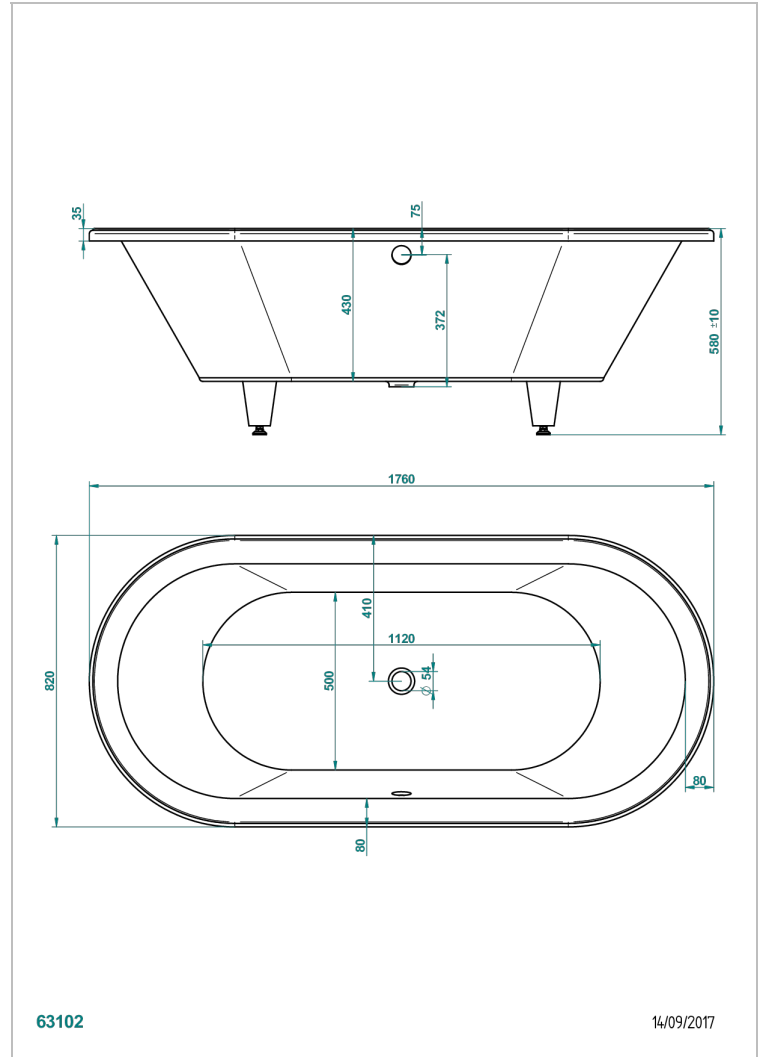

# BANERA ENCASTRADA

B10-B520

Bañera CLARA 176 x 82 x 58 cm encastrada, entregada sin desagüe

THG<sup>®</sup>  
PARIS

## CARACTERÍSTICAS

- Bañera encastrada
- Bañera CLARA 176 x 82 x 58 cm encastrada, entregada sin desagüe

## PRODUCTOS RELACIONADOS

- Ref. B12-K12A Whirlpool system with 12 aero jets
- Ref. B12-K12H Whirlpool system with 12 hydro jets
- Ref. B12-K12H12A Whirlpool system with 12 hydro jets and 12 aero jets
- Ref. B12-K110 Sistema de desinfeccion
- Ref. B12-K102AB Chromato-lighting system on whirlpool bathtub
- Ref. B16-P100 Almohada cuadrada 30 x 30 cm, blanca
- Ref. B16-P103 Almohada 13 x 26 cm, blanca
- Ref. B16-P104 Almohada 30 x 12 cm, h. 4 cm, blanca
- Ref. B16-P105 Almohada 38.5 x 21 cm, h. 2 cm, blanca
- Ref. B16-P106 Almohada 30 x 7 cm, h. 2 cm, blanca
- Ref. B16-P107 Almohada 35 x 40 cm, h. 5,5 cm, blanca
- Ref. B16-K111 Filling system by water blade
- Ref. B16-K102 Chromato-lighting system on bathtub without whirlpool system