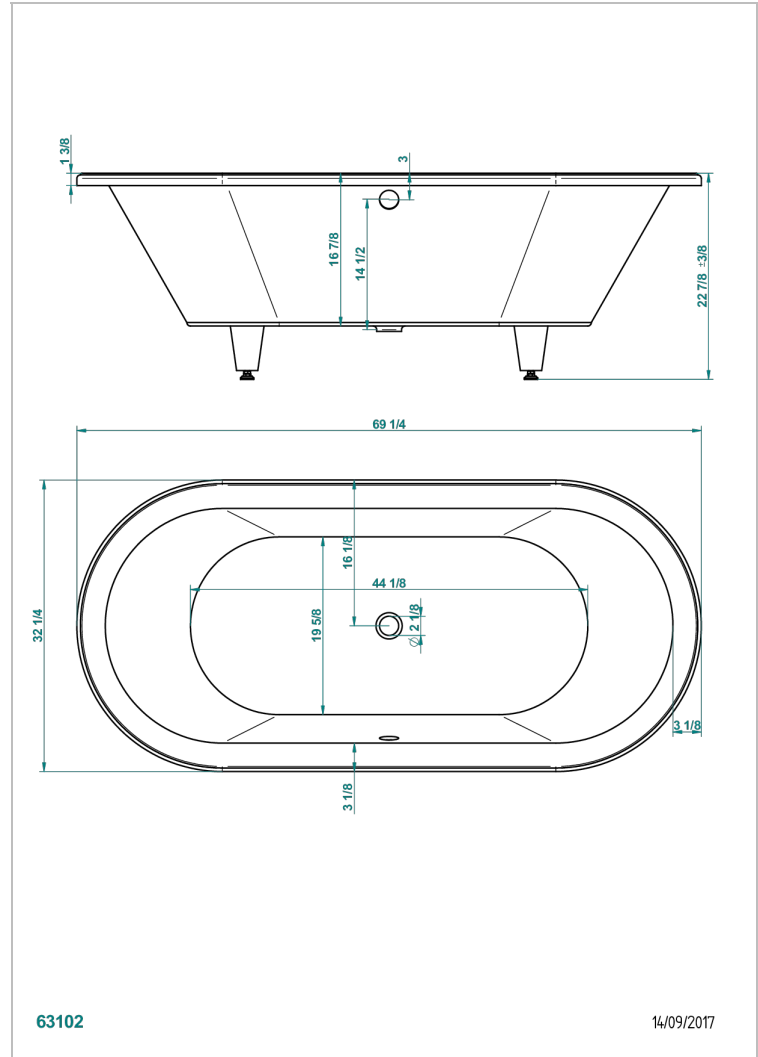

# BANERA ENCASTRADA

B10-B520

Bañera CLARA 176 x 82 x 58 cm encastrada, entregada sin desagüe

THG<sup>®</sup>  
PARIS

## CARACTERÍSTICAS

- Bañera encastrada
- Bañera CLARA 176 x 82 x 58 cm encastrada, entregada sin desagüe

## PRODUCTOS RELACIONADOS

- Ref. B12-K12A Whirlpool system with 12 aero jets
- Ref. B12-K12H Whirlpool system with 12 hydro jets
- Ref. B12-K12H12A Whirlpool system with 12 hydro jets and 12 aero jets
- Ref. B12-K110 Sistema de desinfeccion
- Ref. B12-K102AB Chromato-lighting system on whirlpool bathtub
- Ref. B16-P100 Almohada cuadrada 30 x 30 cm, blanca
- Ref. B16-P103 Almohada 13 x 26 cm, blanca
- Ref. B16-P104 Almohada 30 x 12 cm, h. 4 cm, blanca
- Ref. B16-P105 Almohada 38.5 x 21 cm, h. 2 cm, blanca
- Ref. B16-P106 Almohada 30 x 7 cm, h. 2 cm, blanca
- Ref. B16-P107 Almohada 35 x 40 cm, h. 5,5 cm, blanca
- Ref. B16-K111 Filling system by water blade
- Ref. B16-K102 Chromato-lighting system on bathtub without whirlpool system