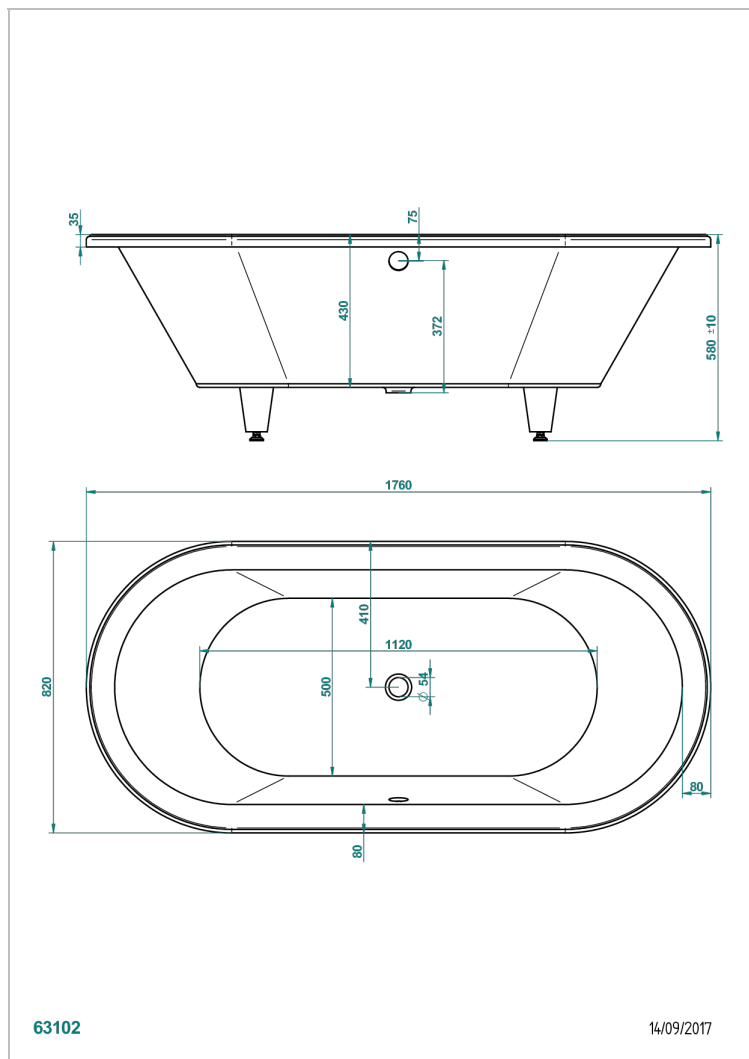

BUILT-IN BATHTUB

B10-B520

Clara built-in bathtub 176 x 82 x 58 cm, delivered without waste

THG[®]
PARIS

CHARACTERISTIC

- Built-in bathtub
- Clara built-in bathtub 176 x 82 x 58 cm, delivered without waste

RELATED SKU'S

- Ref. B12-K12A Whirlpool system with 12 aero jets
- Ref. B12-K12H Whirlpool system with 12 hydro jets
- Ref. B12-K12H12A Whirlpool system with 12 hydro jets and 12 aero jets
- Ref. B12-K110 Disinfection system
- Ref. G1T-300/70 Complete bath pop-up waste 70 cm
- Ref. B12-K102AB Chromato-lighting system on whirlpool bathtub
- Ref. B16-P100 Headrest 30 x 30 cm, white
- Ref. B16-P103 Headrest 13 x 26 cm, half cylindrical, white
- Ref. B16-P104 Polyurethane gel headrest 30 x 12 cm, h. 4 cm, white
- Ref. B16-P105 Polyurethane gel headrest 38.5 x 21 cm, h. 2 cm, white
- Ref. B16-P106 Polyurethane gel headrest 30 x 7 cm, h. 2 cm, white
- Ref. B16-P107 Polyurethane gel headrest 35 x 40 cm, h. 5,5 cm,, white
- Ref. B16-K111 Filling system by water blade
- Ref. B16-K102 Chromato-lighting system on bathtub without whirlpool system