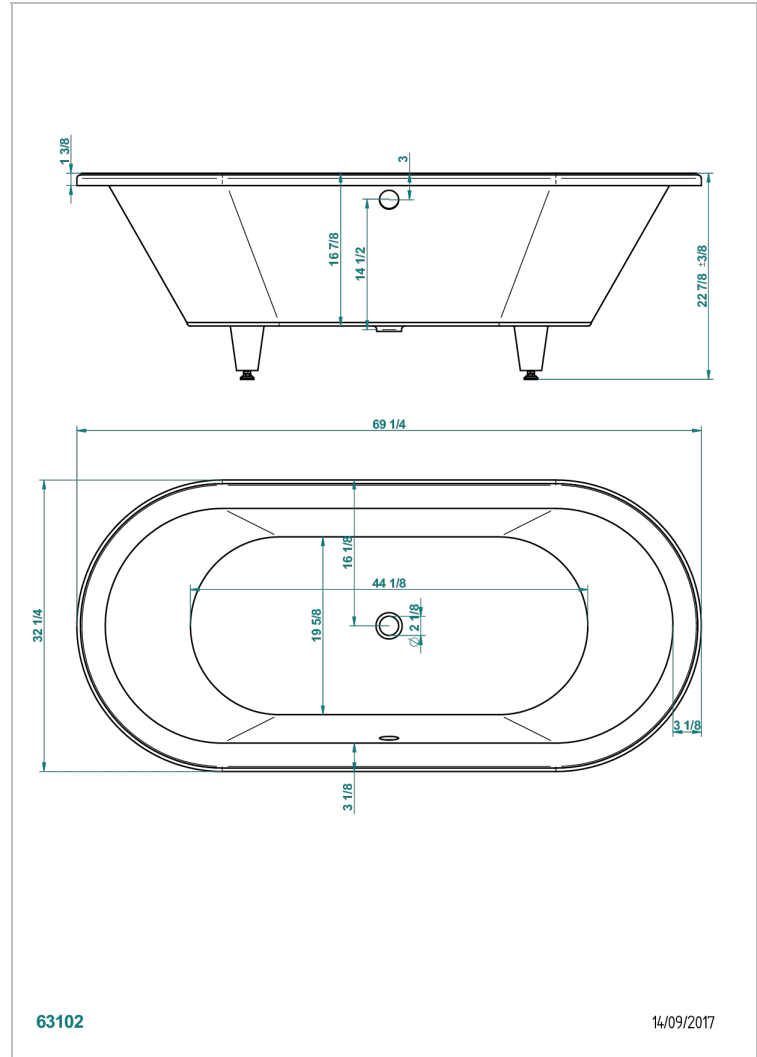

BUILT-IN BATHTUB

B10-B520

Clara built-in bathtub 176 x 82 x 58 cm, delivered without waste

THG[®]
PARIS

CHARACTERISTIC

- Built-in bathtub
- Clara built-in bathtub 176 x 82 x 58 cm, delivered without waste

RELATED SKU'S

- Ref. B12-K12A Whirlpool system with 12 aero jets
- Ref. B12-K12H Whirlpool system with 12 hydro jets
- Ref. B12-K12H12A Whirlpool system with 12 hydro jets and 12 aero jets
- Ref. B12-K110 Disinfection system
- Ref. G1T-300/70 Complete bath pop-up waste 70 cm
- Ref. B12-K102AB Chromato-lighting system on whirlpool bathtub
- Ref. B16-P100 Headrest 30 x 30 cm, white
- Ref. B16-P103 Headrest 13 x 26 cm, half cylindrical, white
- Ref. B16-P104 Polyurethane gel headrest 30 x 12 cm, h. 4 cm, white
- Ref. B16-P105 Polyurethane gel headrest 38.5 x 21 cm, h. 2 cm, white
- Ref. B16-P106 Polyurethane gel headrest 30 x 7 cm, h. 2 cm, white
- Ref. B16-P107 Polyurethane gel headrest 35 x 40 cm, h. 5,5 cm,, white
- Ref. B16-K111 Filling system by water blade
- Ref. B16-K102 Chromato-lighting system on bathtub without whirlpool system