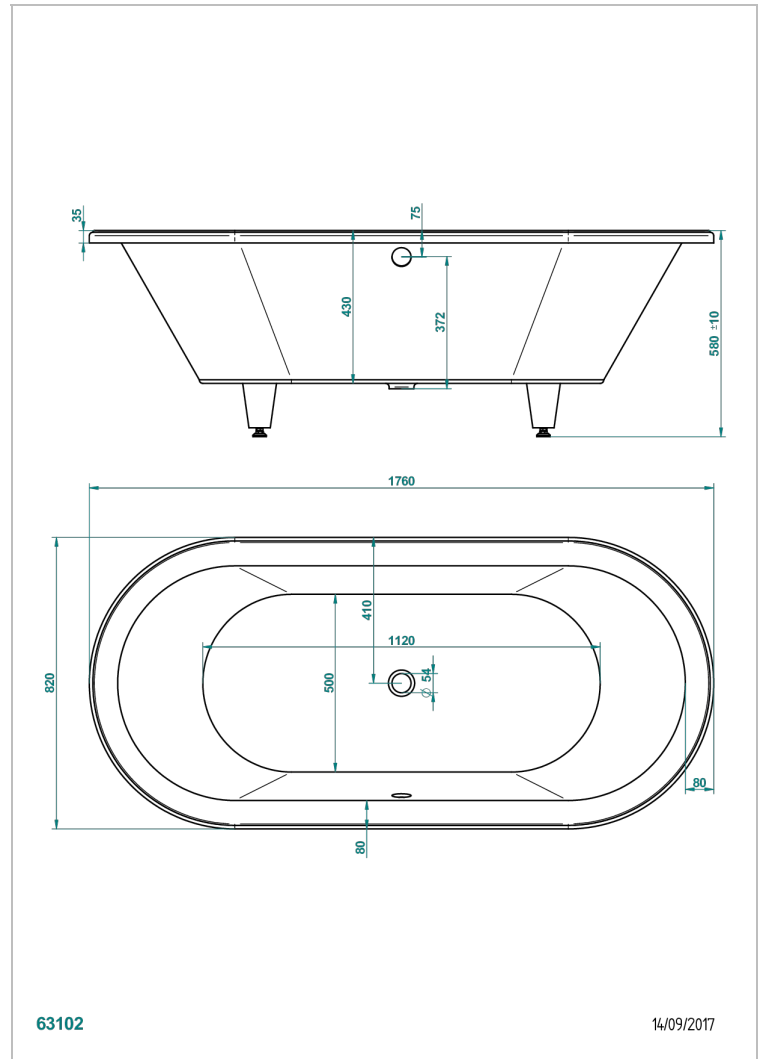

BUILT-IN BATHTUB

B10-B520

Clara built-in bathtub 176 x 82 x 58 cm, delivered without waste

CHARACTERISTIC

- Built-in bathtub
- Clara built-in bathtub 176 x 82 x 58 cm, delivered without waste

RELATED SKU'S

- Ref. B12-K12A Whirlpool system with 12 aero jets
- Ref. B12-K12H Whirlpool system with 12 hydro jets
- Ref. B12-K12H12A Whirlpool system with 12 hydro jets and 12 aero jets
- Ref. B12-K110 Disinfection system
- Ref. G1T-300/70 Complete bath pop-up waste 70 cm
- Ref. B12-K102AB Chromato-lighting system on whirlpool bathtub
- Ref. B16-P100 Headrest 30 x 30 cm, white
- Ref. B16-P103 Headrest 13 x 26 cm, half cylindrical, white
- Ref. B16-P104 Polyurethane gel headrest 30 x 12 cm, h. 4 cm, white
- Ref. B16-P105 Polyurethane gel headrest 38.5 x 21 cm, h. 2 cm, white
- Ref. B16-P106 Polyurethane gel headrest 30 x 7 cm, h. 2 cm, white
- Ref. B16-P107 Polyurethane gel headrest 35 x 40 cm, h. 5,5 cm,, white
- Ref. B16-K111 Filling system by water blade
- Ref. B16-K102 Chromato-lighting system on bathtub without whirlpool system