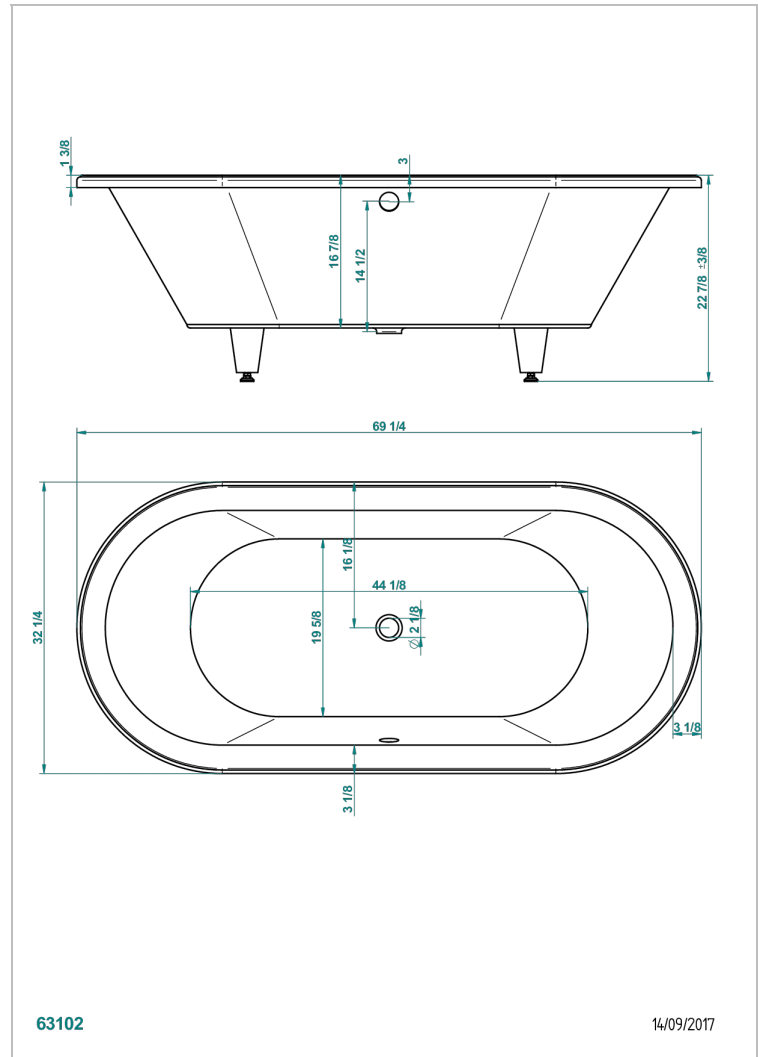

# BUILT-IN BATHTUB

B10-B520

Clara built-in bathtub 176 x 82 x 58 cm, delivered without waste

## CHARACTERISTIC

- Built-in bathtub
- Clara built-in bathtub 176 x 82 x 58 cm, delivered without waste

## RELATED SKU'S

- Ref. B12-K12A Whirlpool system with 12 aero jets
- Ref. B12-K12H Whirlpool system with 12 hydro jets
- Ref. B12-K12H12A Whirlpool system with 12 hydro jets and 12 aero jets
- Ref. B12-K110 Disinfection system
- Ref. G1T-300/70 Complete bath pop-up waste 70 cm
- Ref. B12-K102AB Chromato-lighting system on whirlpool bathtub
- Ref. B16-P100 Headrest 30 x 30 cm, white
- Ref. B16-P103 Headrest 13 x 26 cm, half cylindrical, white
- Ref. B16-P104 Polyurethane gel headrest 30 x 12 cm, h. 4 cm, white
- Ref. B16-P105 Polyurethane gel headrest 38.5 x 21 cm, h. 2 cm, white
- Ref. B16-P106 Polyurethane gel headrest 30 x 7 cm, h. 2 cm, white
- Ref. B16-P107 Polyurethane gel headrest 35 x 40 cm, h. 5,5 cm,, white
- Ref. B16-K111 Filling system by water blade
- Ref. B16-K102 Chromato-lighting system on bathtub without whirlpool system