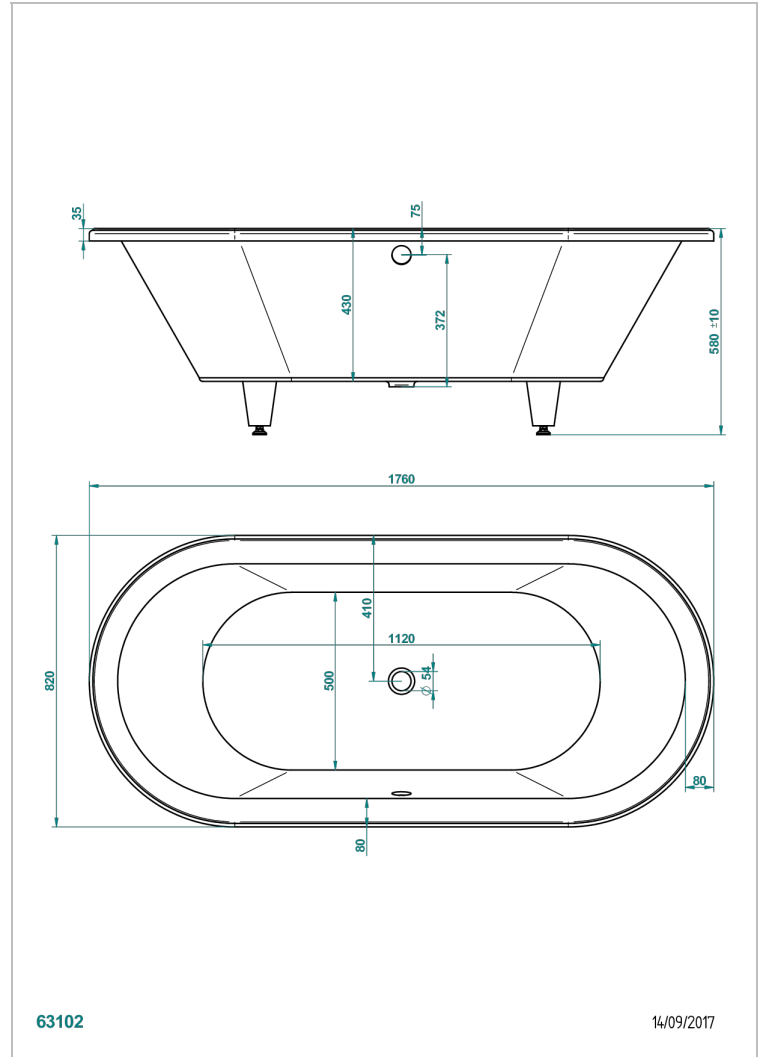

BANERA ENCASTRADA

B10-B520

Bañera CLARA 176 x 82 x 58 cm encastrada, entregada sin desagüe

THG[®]
PARIS

CARACTERÍSTICAS

- Bañera encastrada
- Bañera CLARA 176 x 82 x 58 cm encastrada, entregada sin desagüe

PRODUCTOS RELACIONADOS

- Ref. B12-K12A Whirlpool system with 12 aero jets
- Ref. B12-K12H Whirlpool system with 12 hydro jets
- Ref. B12-K12H12A Whirlpool system with 12 hydro jets and 12 aero jets
- Ref. B12-K110 Sistema de desinfeccion
- Ref. G1T-300/70 Desagüe automatico de bañera lg 70 cm
- Ref. B12-K102AB Chromato-lighting system on whirlpool bathtub
- Ref. B16-P100 Almohada cuadrada 30 x 30 cm, blanca
- Ref. B16-P103 Almohada 13 x 26 cm, blanca
- Ref. B16-P104 Almohada 30 x 12 cm, h. 4 cm, blanca
- Ref. B16-P105 Almohada 38.5 x 21 cm, h. 2 cm, blanca
- Ref. B16-P106 Almohada 30 x 7 cm, h. 2 cm, blanca
- Ref. B16-P107 Almohada 35 x 40 cm, h. 5,5 cm, blanca
- Ref. B16-K111 Filling system by water blade
- Ref. B16-K102 Chromato-lighting system on bathtub without whirlpool system