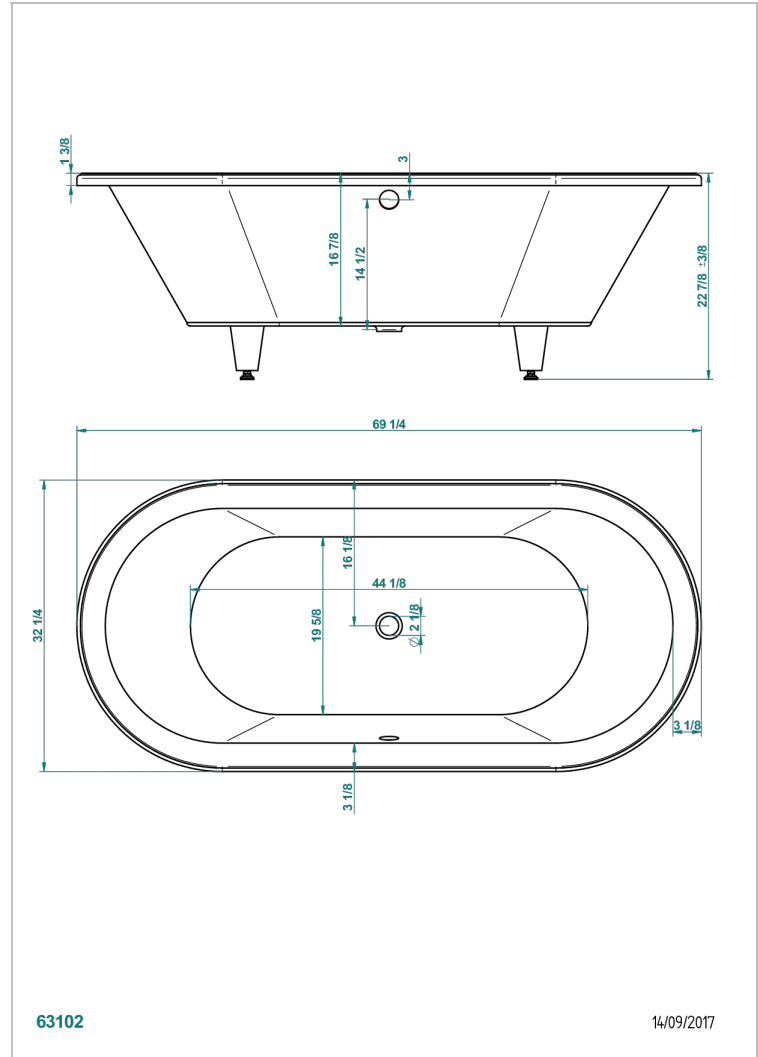

BANERA ENCASTRADA

B10-B520

Bañera CLARA 176 x 82 x 58 cm encastrada, entregada sin desagüe

THG[®]
PARIS

CARACTERÍSTICAS

- Bañera encastrada
- Bañera CLARA 176 x 82 x 58 cm encastrada, entregada sin desagüe

PRODUCTOS RELACIONADOS

- Ref. B12-K12A Whirlpool system with 12 aero jets
- Ref. B12-K12H Whirlpool system with 12 hydro jets
- Ref. B12-K12H12A Whirlpool system with 12 hydro jets and 12 aero jets
- Ref. B12-K110 Sistema de desinfeccion
- Ref. G1T-300/70 Desagüe automatico de bañera lg 70 cm
- Ref. B12-K102AB Chromato-lighting system on whirlpool bathtub
- Ref. B16-P100 Almohada cuadrada 30 x 30 cm, blanca
- Ref. B16-P103 Almohada 13 x 26 cm, blanca
- Ref. B16-P104 Almohada 30 x 12 cm, h. 4 cm, blanca
- Ref. B16-P105 Almohada 38.5 x 21 cm, h. 2 cm, blanca
- Ref. B16-P106 Almohada 30 x 7 cm, h. 2 cm, blanca
- Ref. B16-P107 Almohada 35 x 40 cm, h. 5,5 cm, blanca
- Ref. B16-K111 Filling system by water blade
- Ref. B16-K102 Chromato-lighting system on bathtub without whirlpool system