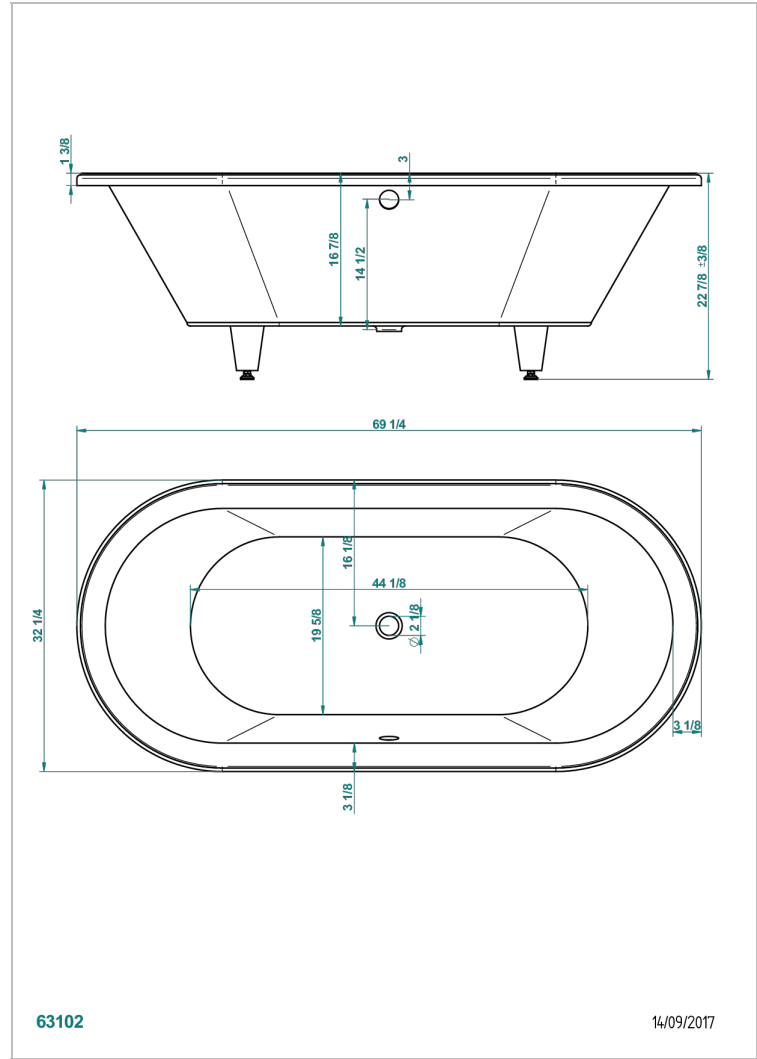

BUILT-IN BATHTUB

B10-B520

Clara built-in bathtub 176 x 82 x 58 cm, delivered without waste

THG[®]
PARIS

CHARACTERISTIC

- Built-in bathtub
- Clara built-in bathtub 176 x 82 x 58 cm, delivered without waste

RELATED SKU'S

- Ref. B12-K12A Whirlpool system with 12 aero jets
- Ref. B12-K12H Whirlpool system with 12 hydro jets
- Ref. B12-K12H12A Whirlpool system with 12 hydro jets and 12 aero jets
- Ref. B12-K110 Disinfection system
- Ref. G1T-300/70 Complete bath pop-up waste 70 cm
- Ref. B12-K102AB Chromato-lighting system on whirlpool bathtub
- Ref. B16-P100 Headrest 30 x 30 cm, white
- Ref. B16-P103 Headrest 13 x 26 cm, half cylindrical, white
- Ref. B16-P104 Polyurethane gel headrest 30 x 12 cm, h. 4 cm, white
- Ref. B16-P105 Polyurethane gel headrest 38.5 x 21 cm, h. 2 cm, white
- Ref. B16-P106 Polyurethane gel headrest 30 x 7 cm, h. 2 cm, white
- Ref. B16-P107 Polyurethane gel headrest 35 x 40 cm, h. 5,5 cm,, white
- Ref. B16-K111 Filling system by water blade
- Ref. B16-K102 Chromato-lighting system on bathtub without whirlpool system