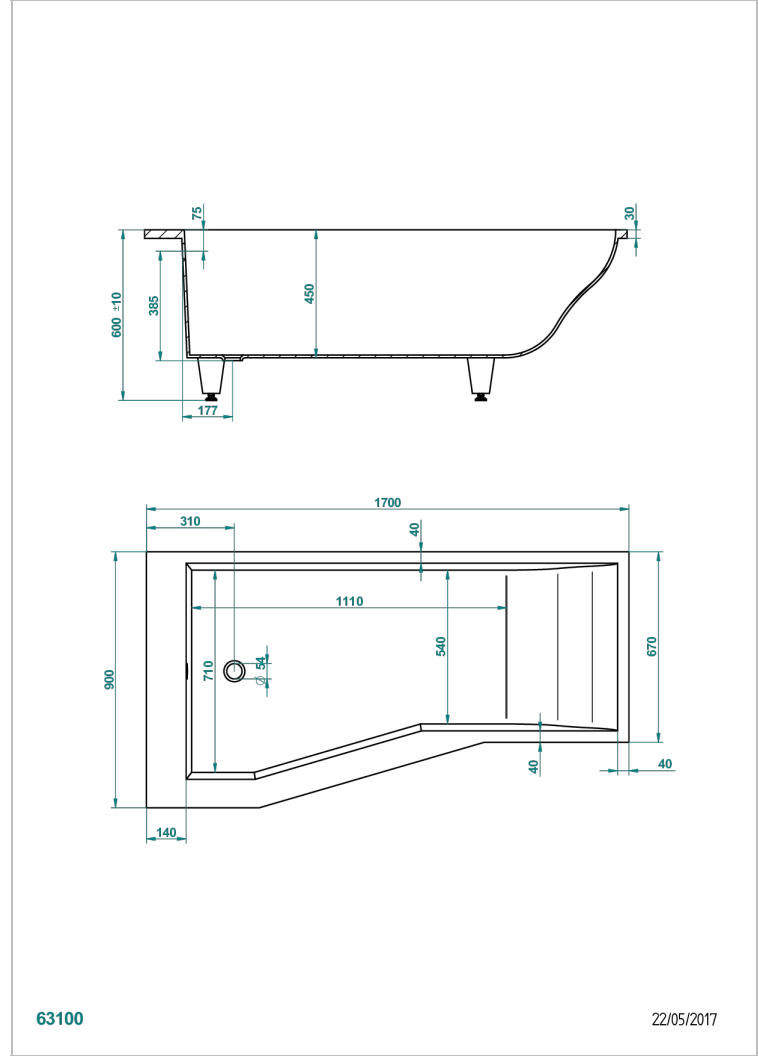

BANERA ENCASTRADA

B10-B507

THG[®]
PARIS

Bañera ASTRELLE DOUCHE 170 x 90 x 60 cm encastrada, ducha a izquierda, entregada sin desagüe

63100

22/05/2017

CARACTERÍSTICAS

- Bañera encastrada
- Bañera ASTRELLE DOUCHE 170 x 90 x 60 cm encastrada, ducha a izquierda, entregada sin desagüe

PRODUCTOS RELACIONADOS

- Ref. B12-K12A Whirlpool system with 12 aero jets
- Ref. B12-K12H Whirlpool system with 12 hydro jets
- Ref. B12-K12H12A Whirlpool system with 12 hydro jets and 12 aero jets
- Ref. B12-K110 Sistema de desinfeccion
- Ref. B12-K102AB Chromato-lighting system on whirlpool bathtub
- Ref. B16-P100 Almohada cuadrada 30 x 30 cm, blanca
- Ref. B16-P103 Almohada 13 x 26 cm, blanca
- Ref. B16-P104 Almohada 30 x 12 cm, h. 4 cm, blanca
- Ref. B16-P105 Almohada 38.5 x 21 cm, h. 2 cm, blanca
- Ref. B16-P106 Almohada 30 x 7 cm, h. 2 cm, blanca
- Ref. B16-P107 Almohada 35 x 40 cm, h. 5,5 cm, blanca
- Ref. B16-K111 Filling system by water blade
- Ref. B16-K102 Chromato-lighting system on bathtub without whirlpool system