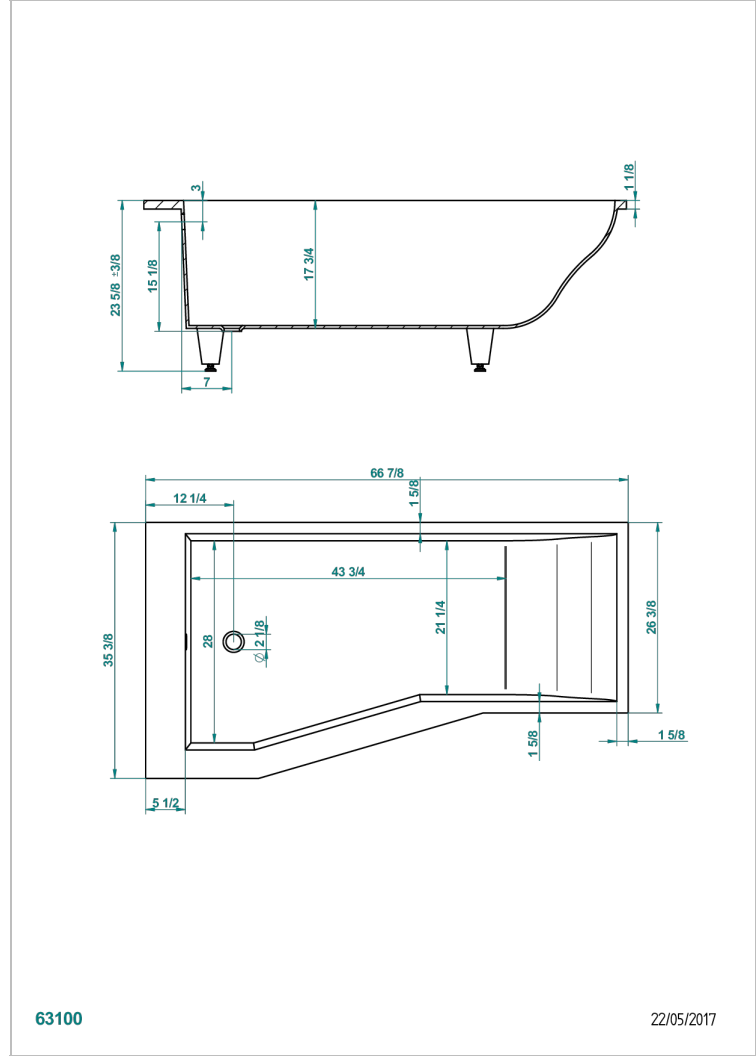

BANERA ENCASTRADA

B10-B507

THG[®]
PARIS

Bañera ASTRELLE DOUCHE 170 x 90 x 60 cm encastrada, ducha a izquierda, entregada sin desagüe

63100

22/05/2017

CARACTERÍSTICAS

- Bañera encastrada
- Bañera ASTRELLE DOUCHE 170 x 90 x 60 cm encastrada, ducha a izquierda, entregada sin desagüe

PRODUCTOS RELACIONADOS

- Ref. B12-K12A Whirlpool system with 12 aero jets
- Ref. B12-K12H Whirlpool system with 12 hydro jets
- Ref. B12-K12H12A Whirlpool system with 12 hydro jets and 12 aero jets
- Ref. B12-K110 Sistema de desinfeccion
- Ref. B12-K102AB Chromato-lighting system on whirlpool bathtub
- Ref. B16-P100 Almohada cuadrada 30 x 30 cm, blanca
- Ref. B16-P103 Almohada 13 x 26 cm, blanca
- Ref. B16-P104 Almohada 30 x 12 cm, h. 4 cm, blanca
- Ref. B16-P105 Almohada 38.5 x 21 cm, h. 2 cm, blanca
- Ref. B16-P106 Almohada 30 x 7 cm, h. 2 cm, blanca
- Ref. B16-P107 Almohada 35 x 40 cm, h. 5,5 cm, blanca
- Ref. B16-K111 Filling system by water blade
- Ref. B16-K102 Chromato-lighting system on bathtub without whirlpool system