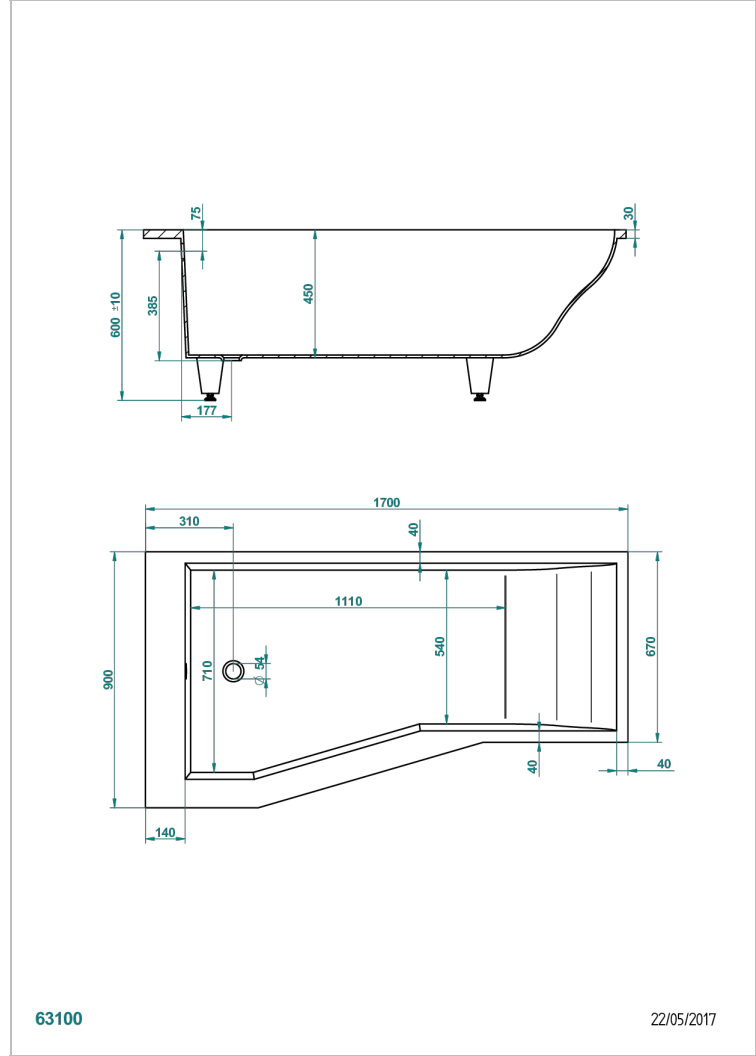

BUILT-IN BATHTUB

B10-B507

THG[®]
PARIS

Astrelle douche built-in bathtub 170 x 90 x 60 cm, shower left side ,delivered without waste

CHARACTERISTIC

- Built-in bathtub
- Astrelle douche built-in bathtub 170 x 90 x 60 cm, shower left side ,delivered without waste

RELATED SKU'S

- Ref. G1T-300 Complete bath pop-up waste -cable lg 55 cm
- Ref. B12-K12A Whirlpool system with 12 aero jets
- Ref. B12-K12H Whirlpool system with 12 hydro jets
- Ref. B12-K12H12A Whirlpool system with 12 hydro jets and 12 aero jets
- Ref. B12-K110 Disinfection system
- Ref. B12-K102AB Chromato-lighting system on whirlpool bathtub
- Ref. B16-P100 Headrest 30 x 30 cm, white
- Ref. B16-P103 Headrest 13 x 26 cm, half cylindrical, white
- Ref. B16-P104 Polyurethane gel headrest 30 x 12 cm, h. 4 cm, white
- Ref. B16-P105 Polyurethane gel headrest 38.5 x 21 cm, h. 2 cm, white
- Ref. B16-P106 Polyurethane gel headrest 30 x 7 cm, h. 2 cm, white
- Ref. B16-P107 Polyurethane gel headrest 35 x 40 cm, h. 5,5 cm,, white
- Ref. B16-K111 Filling system by water blade
- Ref. B16-K102 Chromato-lighting system on bathtub without whirlpool system