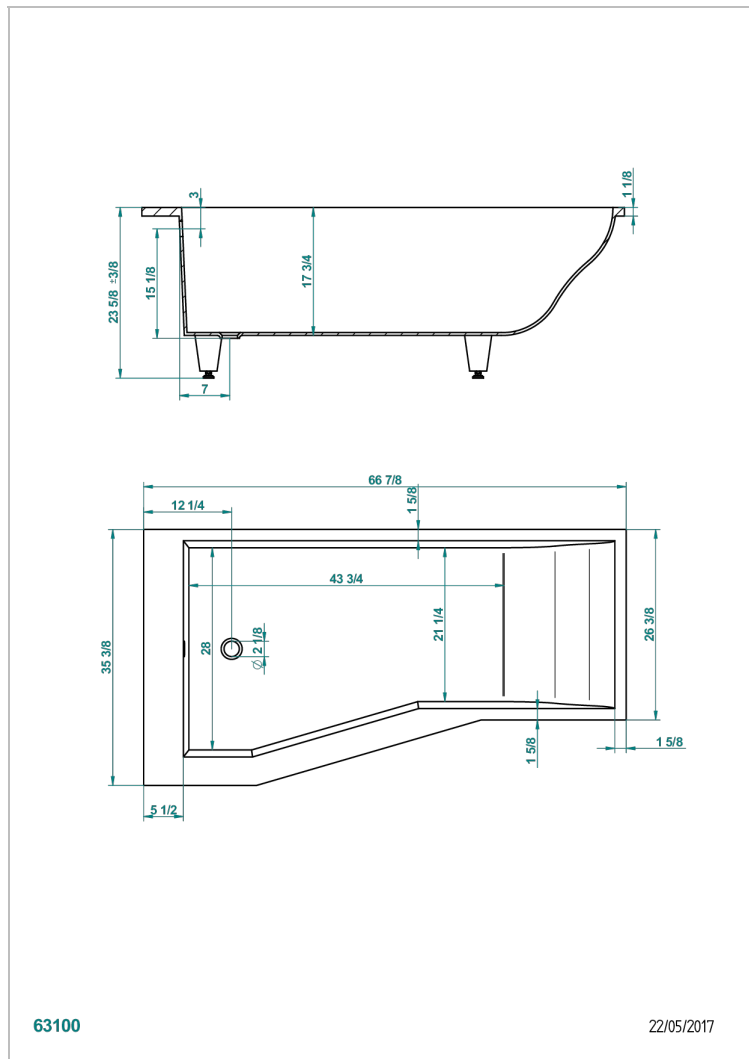

BUILT-IN BATHTUB

B10-B507

THG[®]
PARIS

Astrelle douche built-in bathtub 170 x 90 x 60 cm, shower left side ,delivered without waste

63100

22/05/2017

CHARACTERISTIC

- Built-in bathtub
- Astrelle douche built-in bathtub 170 x 90 x 60 cm, shower left side ,delivered without waste

RELATED SKU'S

- Ref. G1T-300 Complete bath pop-up waste -cable lg 55 cm
- Ref. B12-K12A Whirlpool system with 12 aero jets
- Ref. B12-K12H Whirlpool system with 12 hydro jets
- Ref. B12-K12H12A Whirlpool system with 12 hydro jets and 12 aero jets
- Ref. B12-K110 Disinfection system
- Ref. B12-K102AB Chromato-lighting system on whirlpool bathtub
- Ref. B16-P100 Headrest 30 x 30 cm, white
- Ref. B16-P103 Headrest 13 x 26 cm, half cylindrical, white
- Ref. B16-P104 Polyurethane gel headrest 30 x 12 cm, h. 4 cm, white
- Ref. B16-P105 Polyurethane gel headrest 38.5 x 21 cm, h. 2 cm, white
- Ref. B16-P106 Polyurethane gel headrest 30 x 7 cm, h. 2 cm, white
- Ref. B16-P107 Polyurethane gel headrest 35 x 40 cm, h. 5,5 cm,, white
- Ref. B16-K111 Filling system by water blade
- Ref. B16-K102 Chromato-lighting system on bathtub without whirlpool system